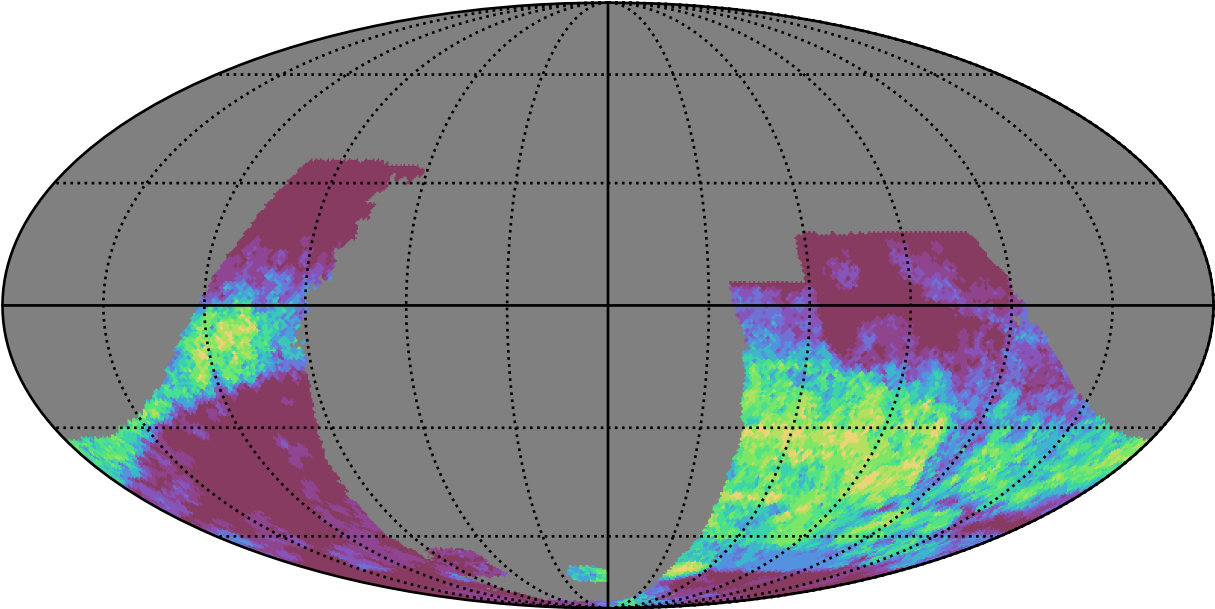

start_date_do360v3.4_10yrs : GalPlaneSeasonGapsTimescales_galactic_plane_map_Tau_25_0

0.0 0.1 0.2 0.3 0.4 0.5 0.6 0.7 0.8 0.9 1.0
GalPlaneSeasonGapsTimescales_galactic_plane_map_Tau_25_0
(MJD mag)