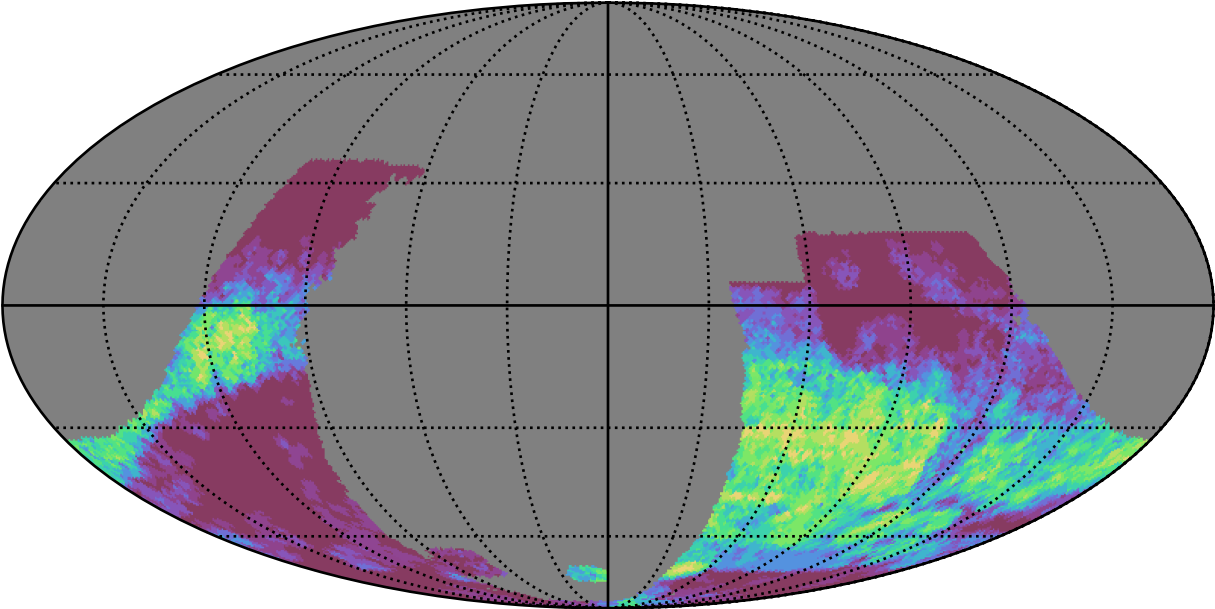

start_date_do360v3.4_10yrs : GalPlaneSeasonGapsTimescales_galactic_plane_map_Tau_10_0

0.0 0.1 0.2 0.3 0.4 0.5 0.6 0.7 0.8 0.9 1.0
GalPlaneSeasonGapsTimescales_galactic_plane_map_Tau_10_0
(MJD mag)