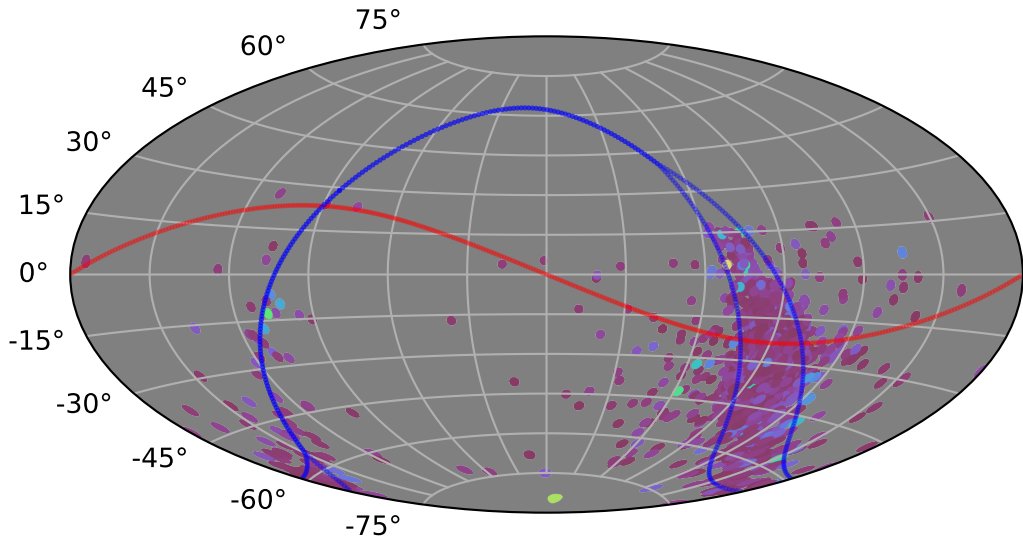

start\_date\_do270v3.4\_10yrs : XRBPoMetric\_mean\_time\_between\_detections

5 10 15 20 25 30 35 40  
XRBPoMetric\_mean\_time\_between\_detections  
(Detected, 0 or 1)