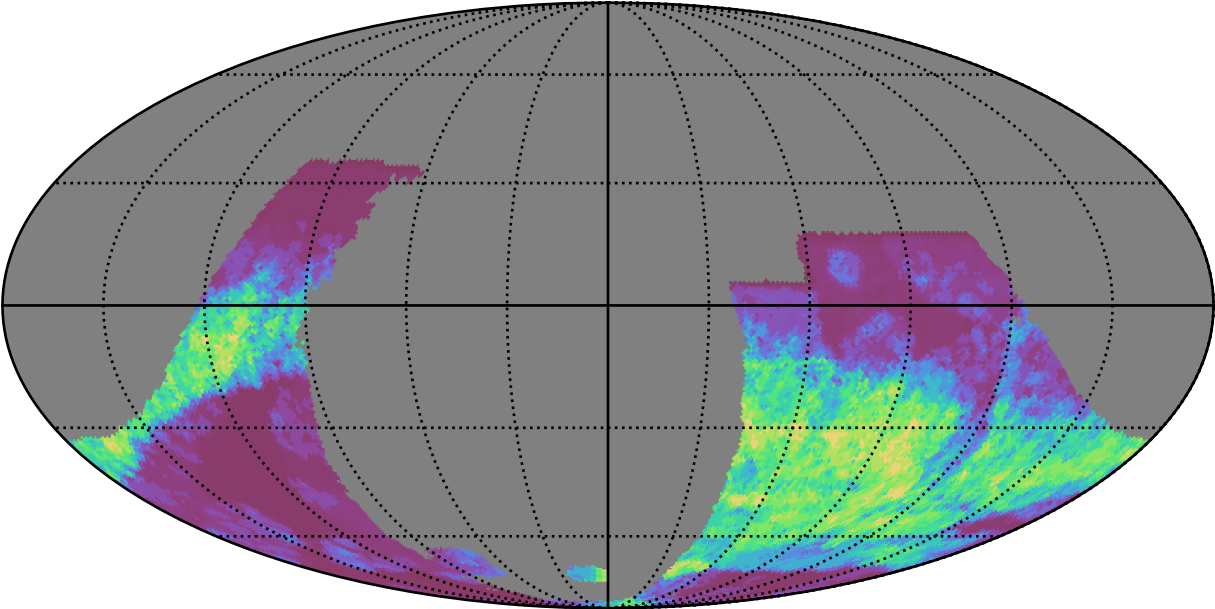

start_date_do270v3.4_10yrs : GalPlaneSeasonGapsTimescales_galactic_plane_map_Tau_55_0

0.0 0.1 0.2 0.3 0.4 0.5 0.6 0.7 0.8 0.9 1.0
GalPlaneSeasonGapsTimescales_galactic_plane_map_Tau_55_0
(MJD mag)