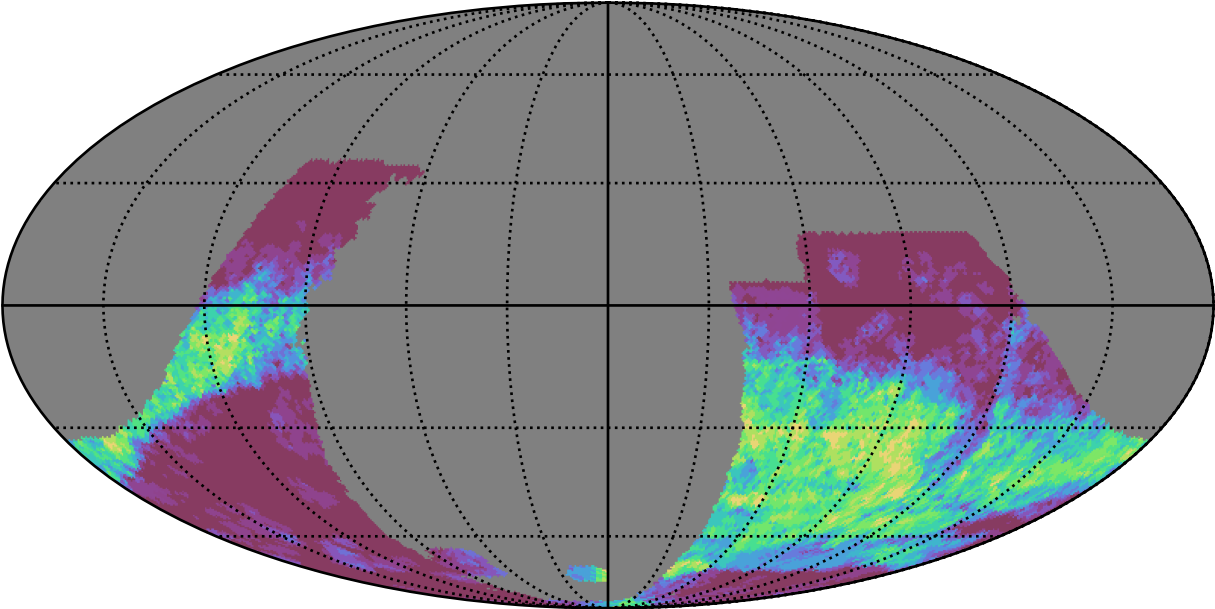

start_date_do270v3.4_10yrs : GalPlaneSeasonGapsTimescales_galactic_plane_map_Tau_25_0

0.0 0.1 0.2 0.3 0.4 0.5 0.6 0.7 0.8 0.9 1.0
GalPlaneSeasonGapsTimescales_galactic_plane_map_Tau_25_0
(MJD mag)