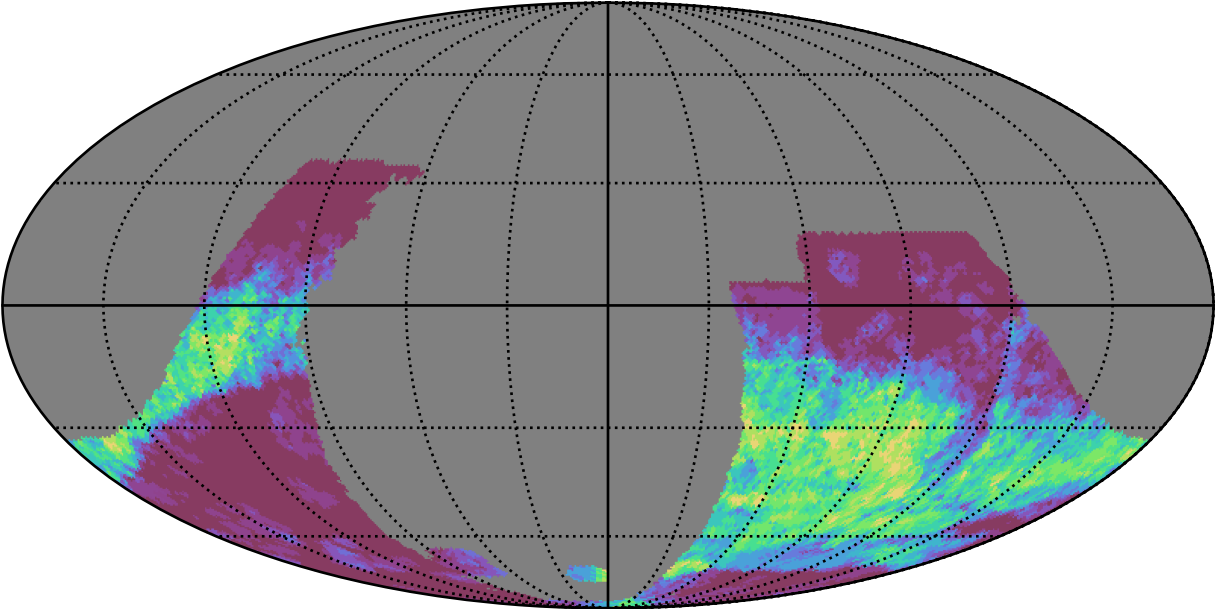

start_date_do270v3.4_10yrs : GalPlaneSeasonGapsTimescales_galactic_plane_map_Tau_10_0

0.0 0.1 0.2 0.3 0.4 0.5 0.6 0.7 0.8 0.9 1.0
GalPlaneSeasonGapsTimescales_galactic_plane_map_Tau_10_0
(MJD mag)