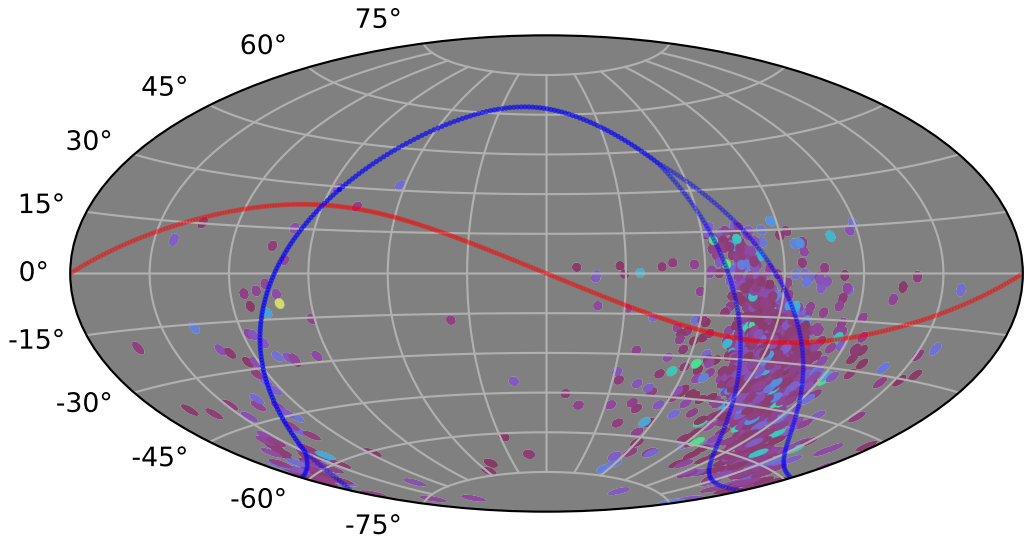

start\_date\_do0v3.4\_10yrs : XRBPopMetric\_mean\_time\_between\_detections

4 8 12 16 20 24 28 32

XRBPopMetric\_mean\_time\_between\_detections  
(Detected, 0 or 1)