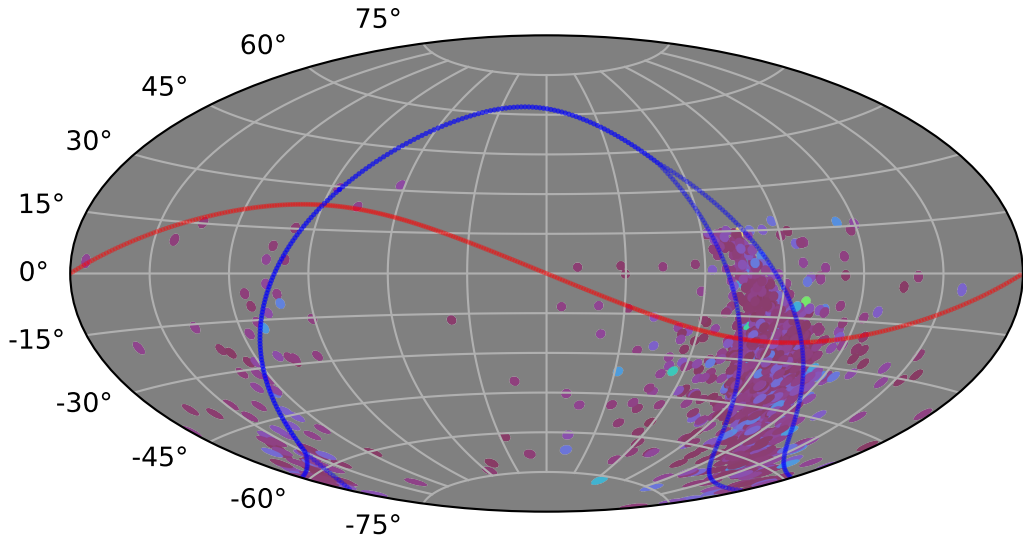

start\_date\_do-360v3.4\_10yrs : XRBPopMetric\_mean\_time\_between\_detections

5 10 15 20 25 30 35 40 45  
XRBPopMetric\_mean\_time\_between\_detections  
(Detected, 0 or 1)