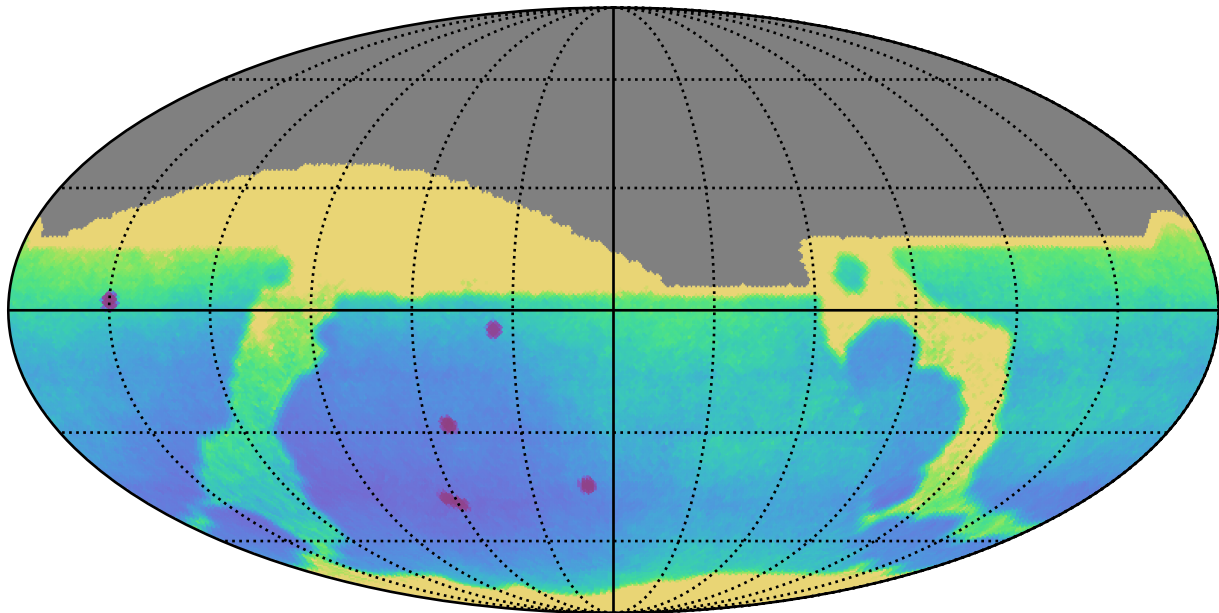

start_date_do-360v3.4_10yrs All sky: Parallax Uncert @ 24.0

Parallax Uncert @ 24.0 (mas)