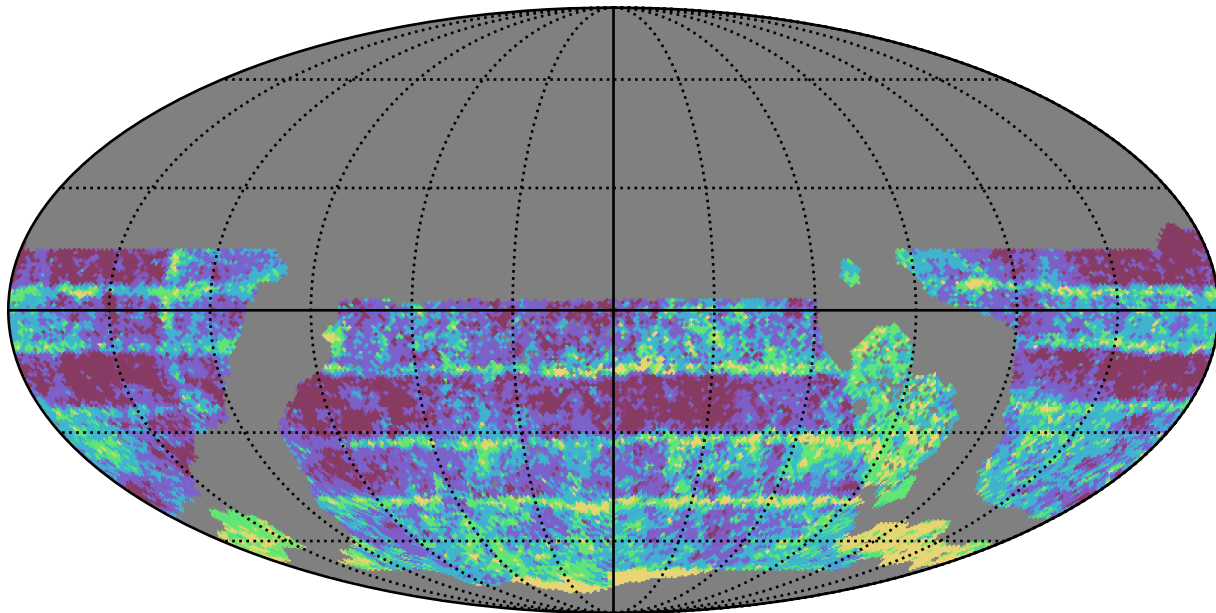

start_date_do-360v3.4_10yrs WFD r band: Median Inter-Night Gap

Median Inter-Night Gap (days)