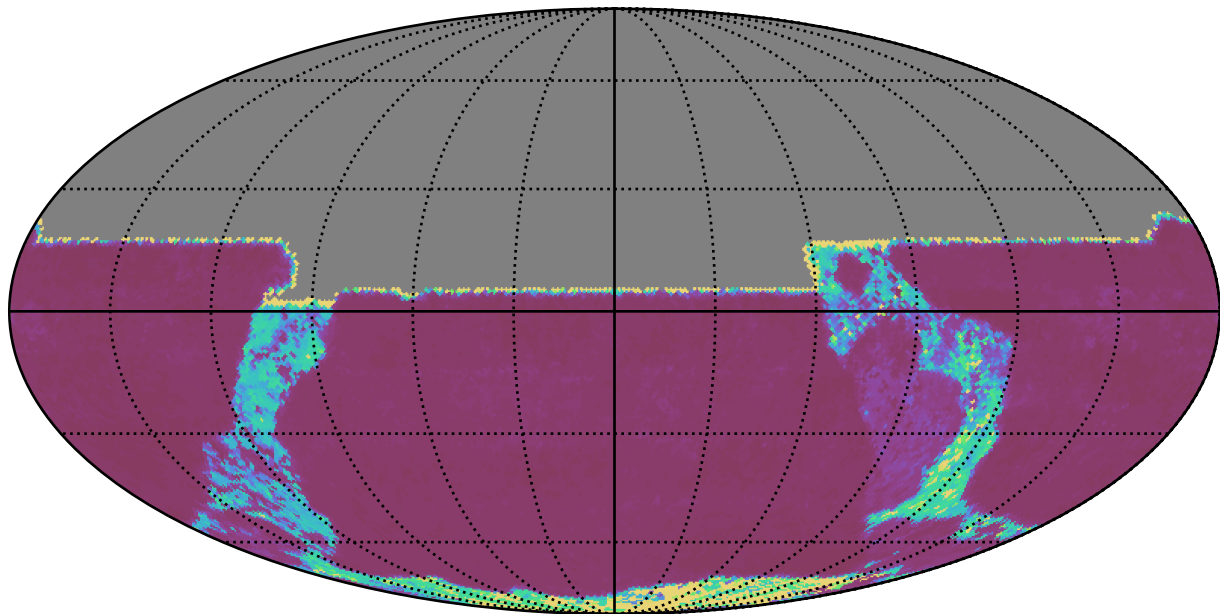

start\_date\_do-360v3.4\_10yrs All sky y band: 20thPercentile Inter-Night Gap

20thPercentile Inter-Night Gap  
(days)