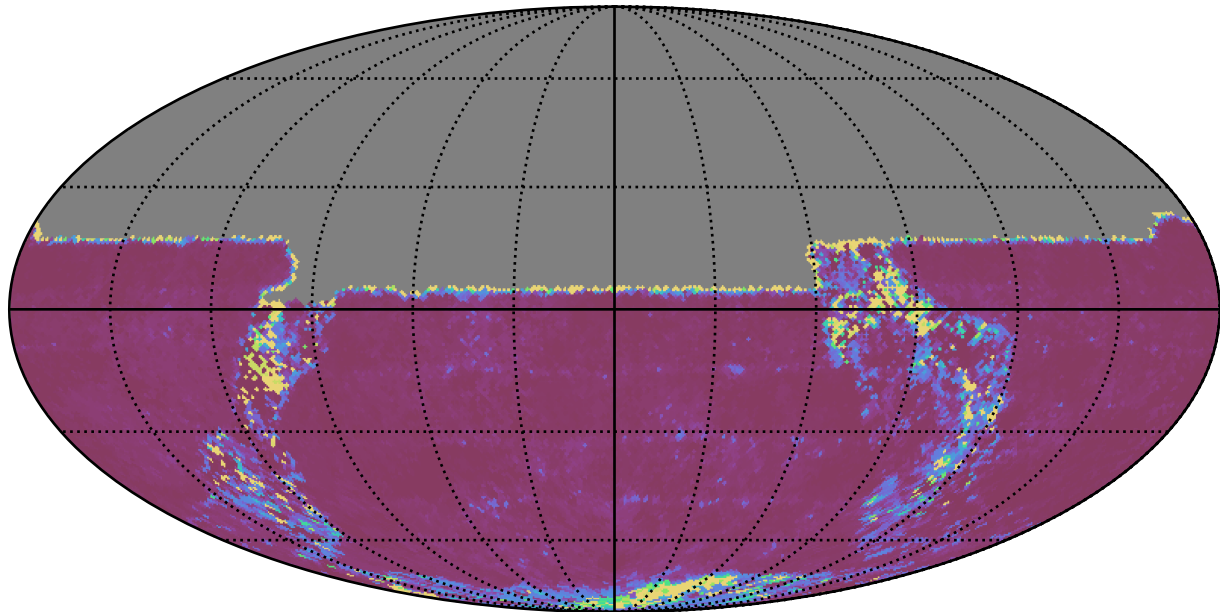

start_date_do-360v3.4_10yrs All sky u band: 20thPercentile Inter-Night Gap

20thPercentile Inter-Night Gap
(days)