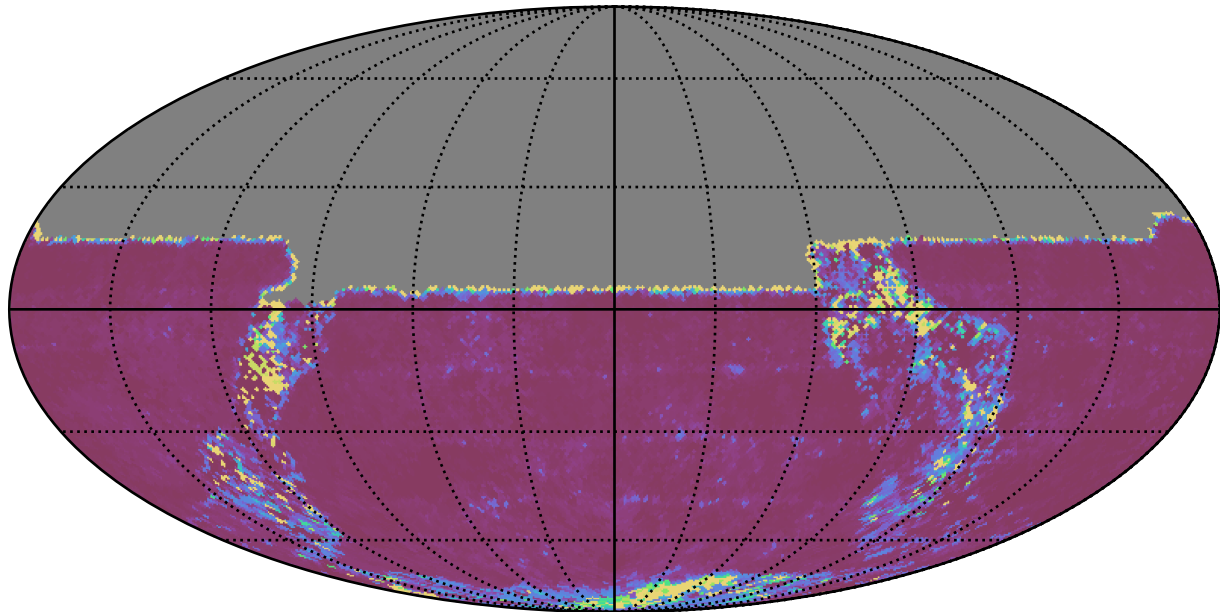

start\_date\_do-360v3.4\_10yrs All sky u band: 20thPercentile Inter-Night Gap

20thPercentile Inter-Night Gap  
(days)