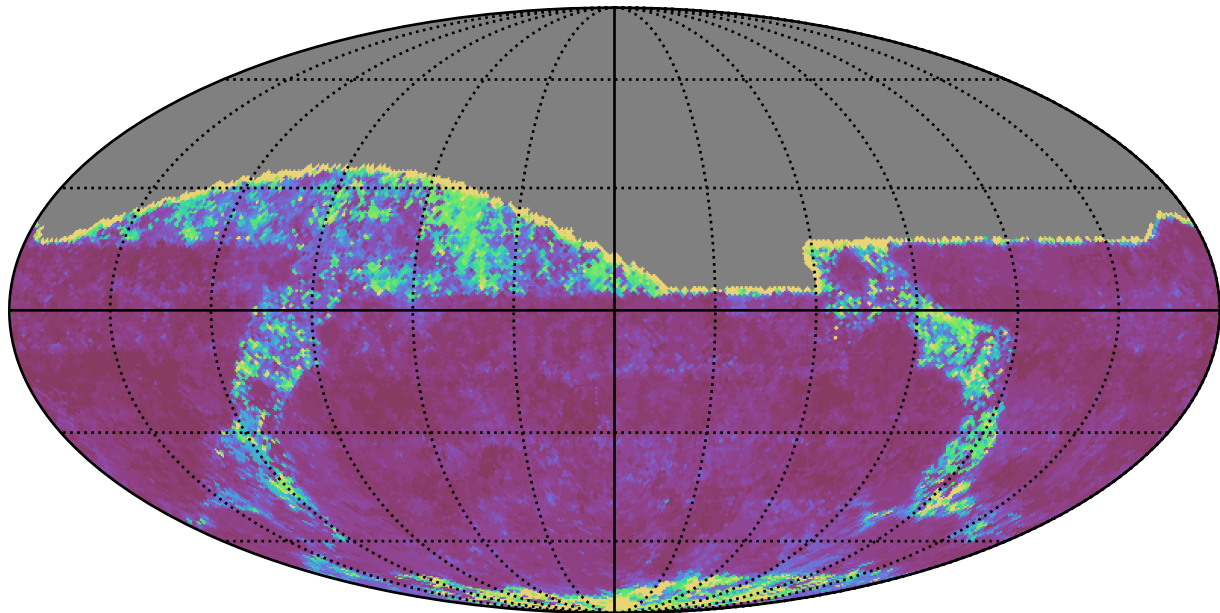

start_date_do-360v3.4_10yrs All sky g band: 20thPercentile Inter-Night Gap

20thPercentile Inter-Night Gap
(days)