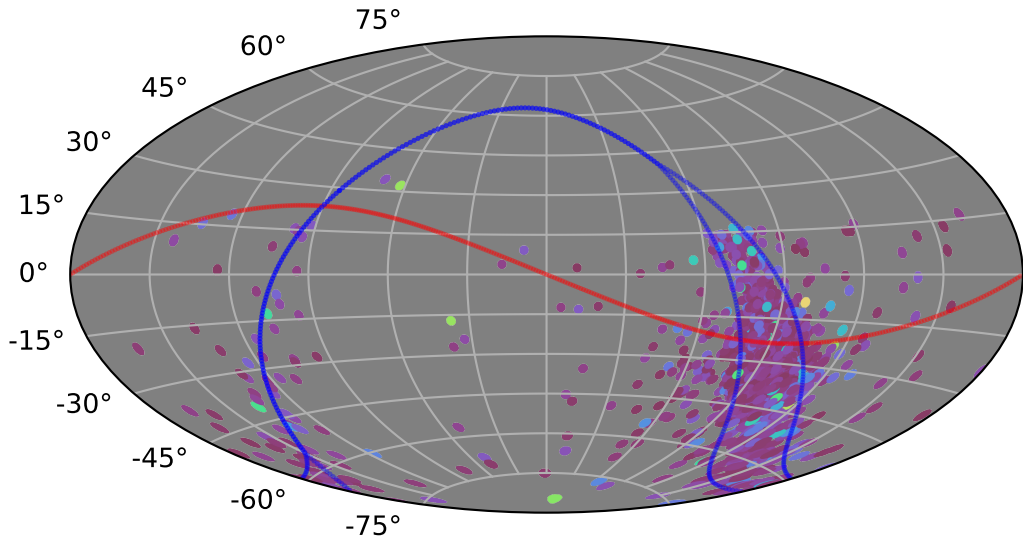

start_date_do-270v3.4_10yrs : XRBPoMetric_mean_time_between_detections

4 8 12 16 20 24 28 32 36
XRBPoMetric_mean_time_between_detections
(Detected, 0 or 1)