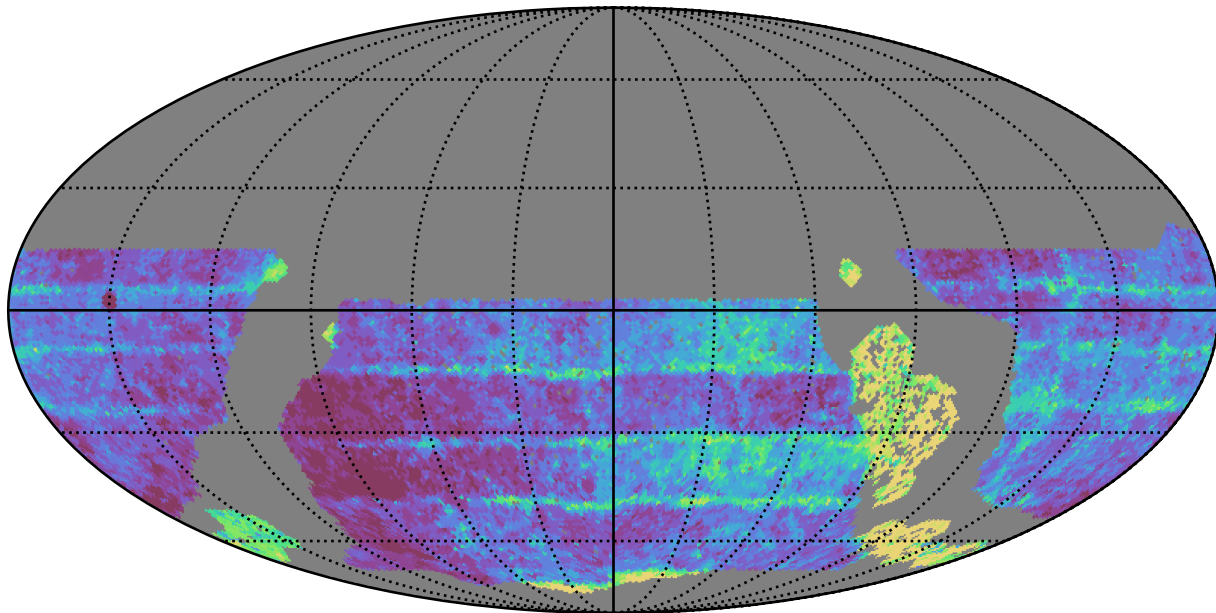

start_date_do-270v3.4_10yrs WFD z band: Median Inter-Night Gap

Median Inter-Night Gap (days)