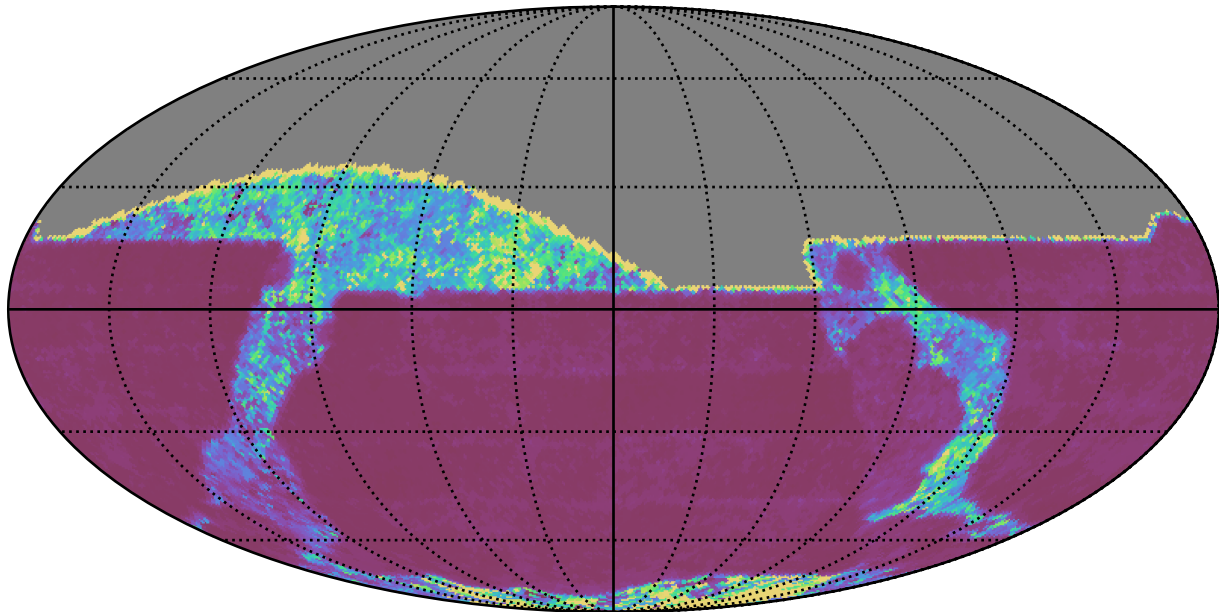

start_date_do-270v3.4_10yrs All sky z band: 20thPercentile Inter-Night Gap

20thPercentile Inter-Night Gap
(days)