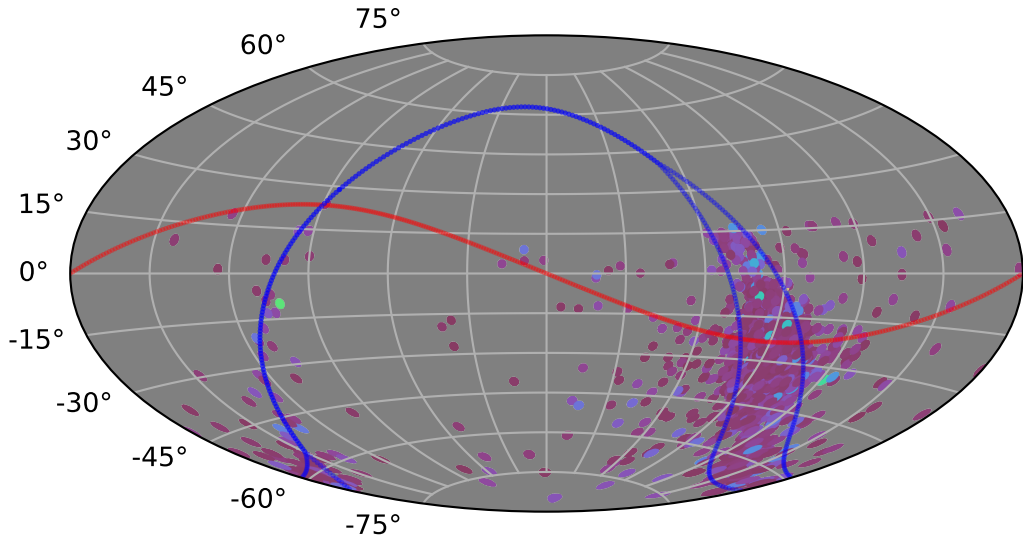

start\_date\_do-180v3.4\_10yrs : XRBPoMetric\_mean\_time\_between\_detections

5 10 15 20 25 30 35 40 45  
XRBPoMetric\_mean\_time\_between\_detections  
(Detected, 0 or 1)