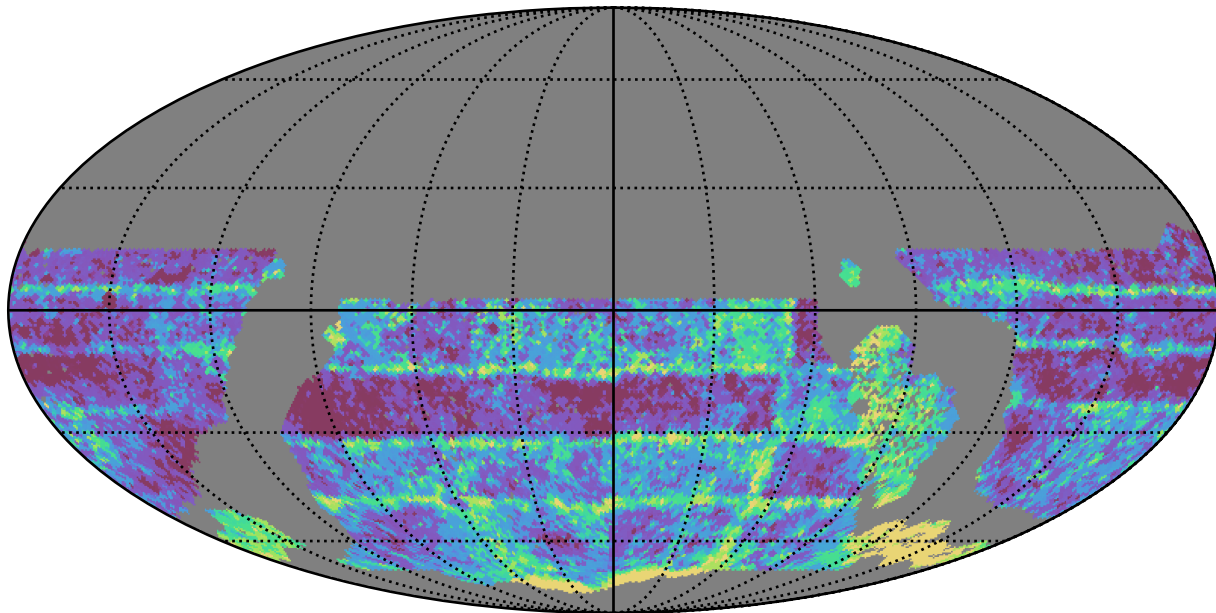

start_date_do-180v3.4_10yrs WFD r band: Median Inter-Night Gap

Median Inter-Night Gap (days)