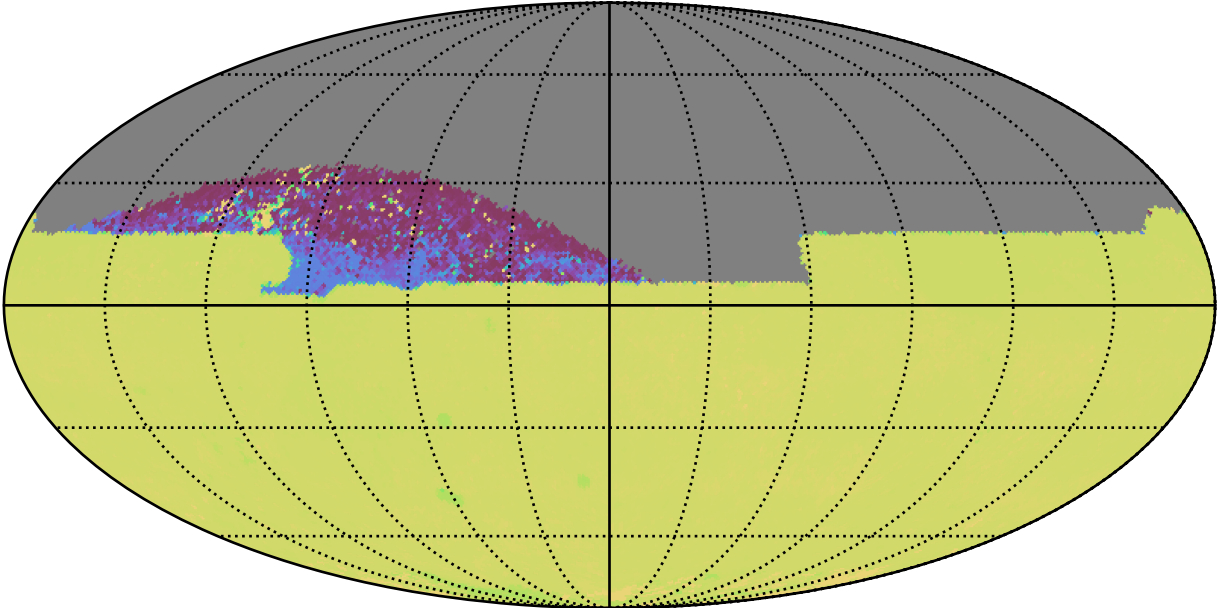

start_date_do-180v3.4_10yrs All sky zy bands: 75th Percentile Intranight Timespan

75th Percentile Intranight Timespan (minutes)