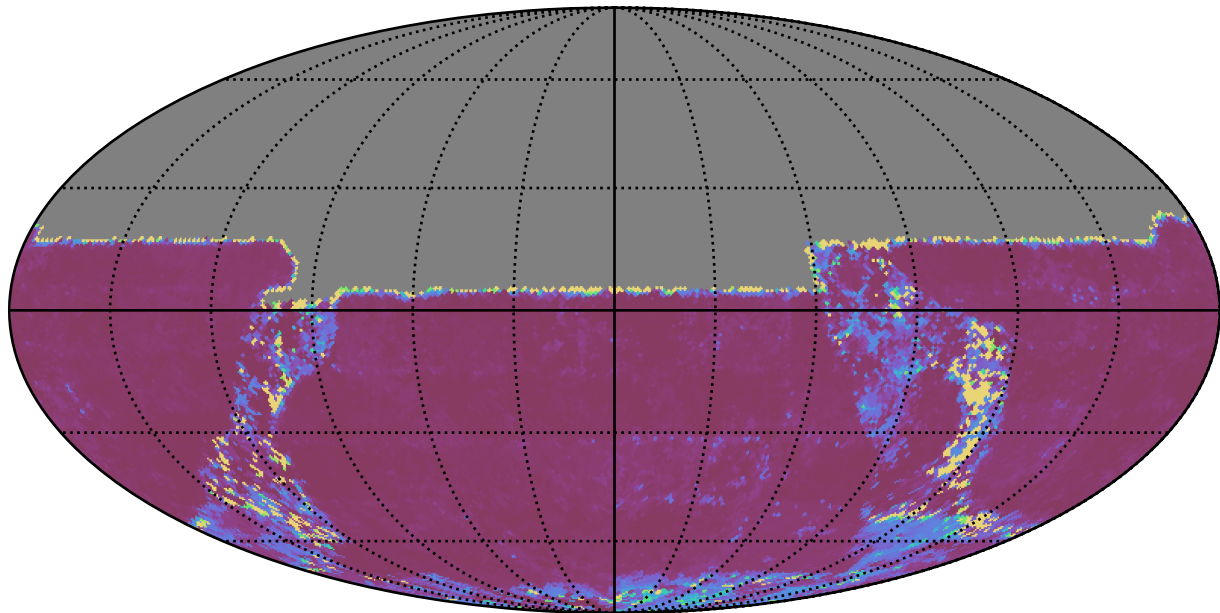

start_date_do-180v3.4_10yrs All sky u band: 20thPercentile Inter-Night Gap

20thPercentile Inter-Night Gap
(days)