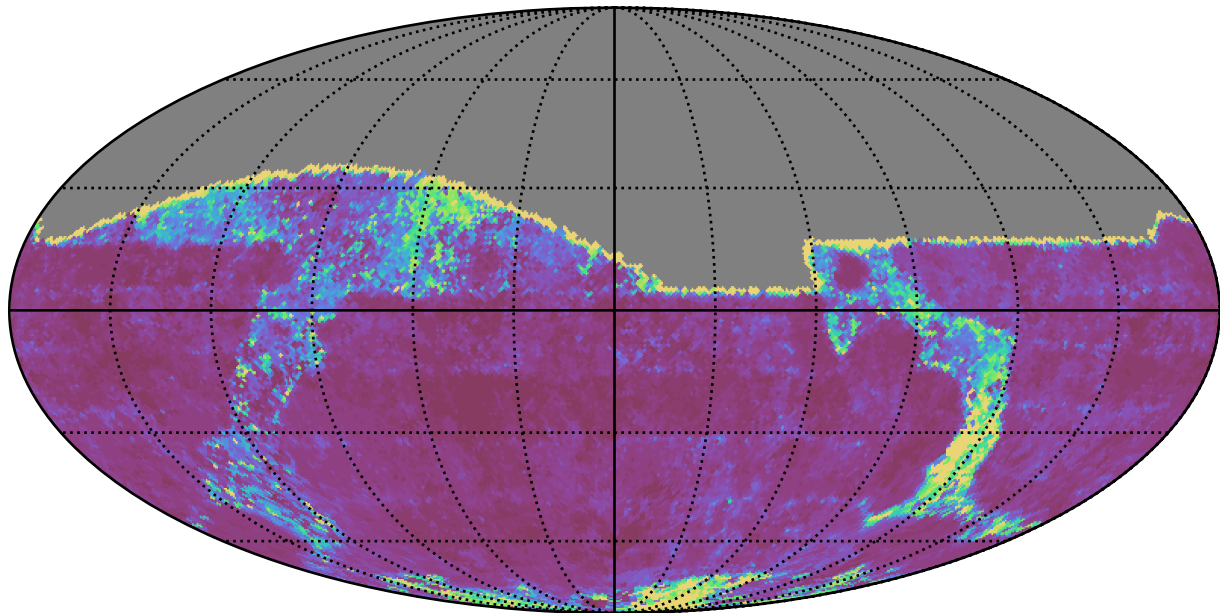

start_date_do-180v3.4_10yrs All sky g band: 20thPercentile Inter-Night Gap

20thPercentile Inter-Night Gap
(days)