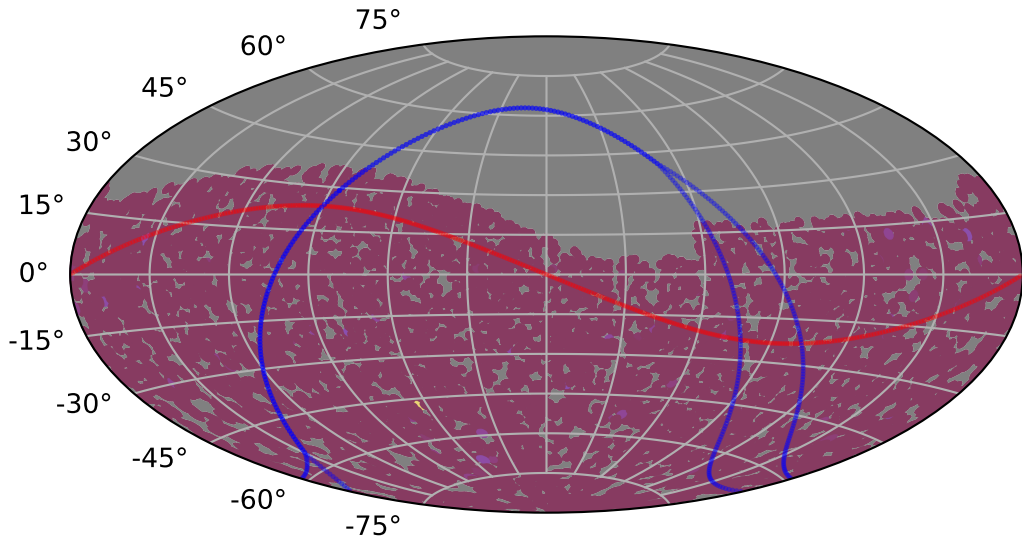

smc_lmc_v3.3_10yrs : TDE_Quality_some_color_pu_pnum

TDE_Quality_some_color_pu_pnum
(Bad: 0, Good (obs every 2 night): 1)