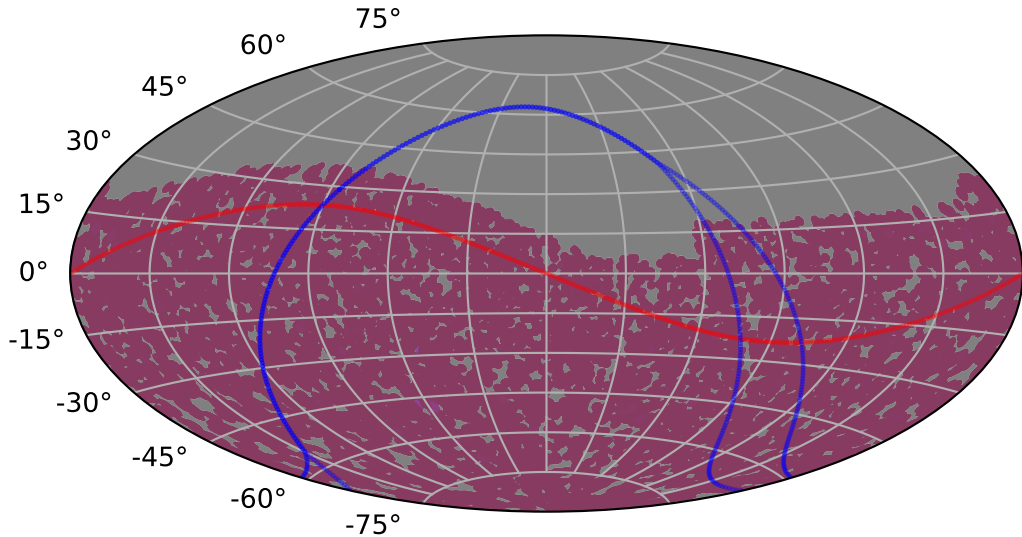

smc_lmc_v3.3_10yrs : TDE_Quality_some_color_pnum

TDE_Quality_some_color_pnum
(Bad: 0, Good (obs every 2 night): 1)