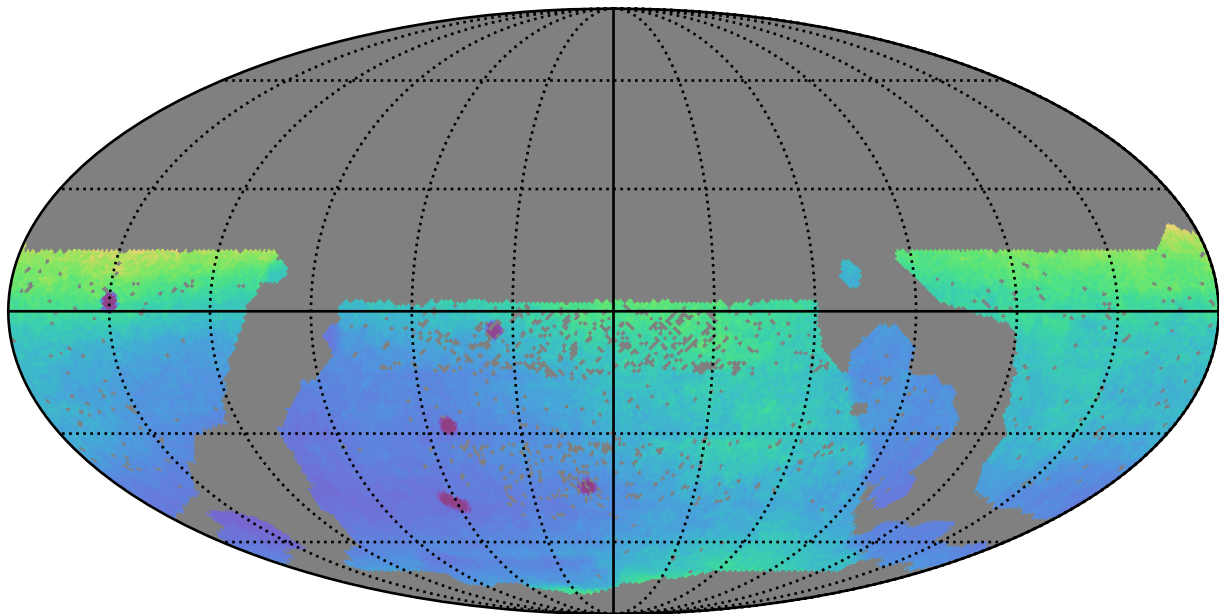

smc_lmc_v3.3_10yrs WFD: Parallax Uncert @ 24.0

Parallax Uncert @ 24.0 (mas)