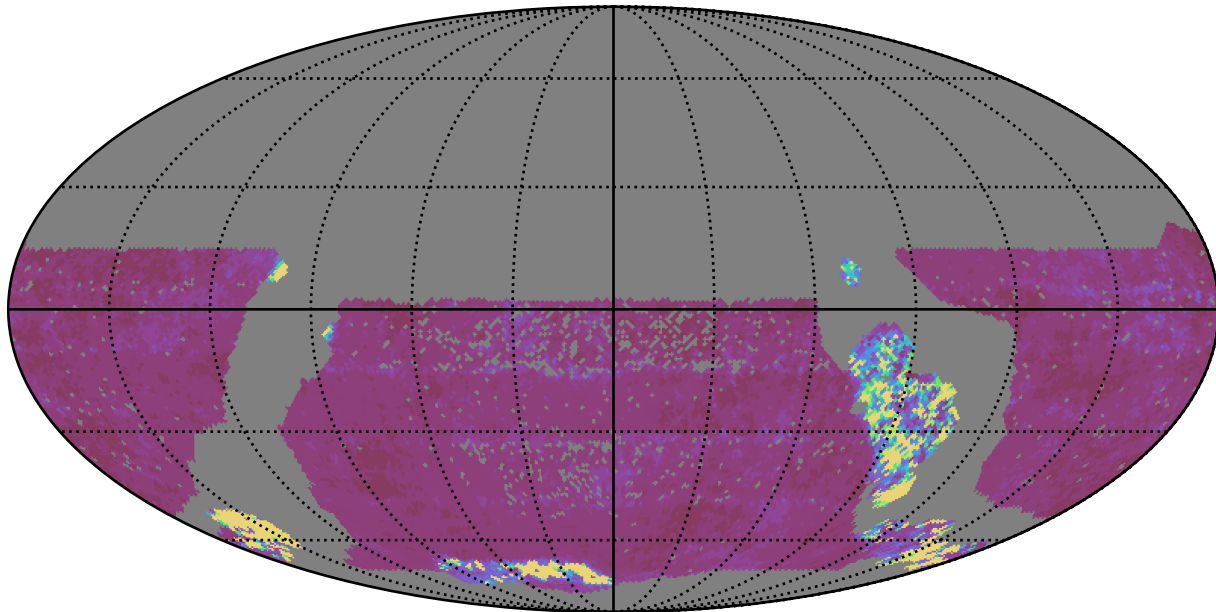

smc_Imc_v3.3_10yrs WFD y band: 20thPercentile Inter-Night Gap

20thPercentile Inter-Night Gap
(days)