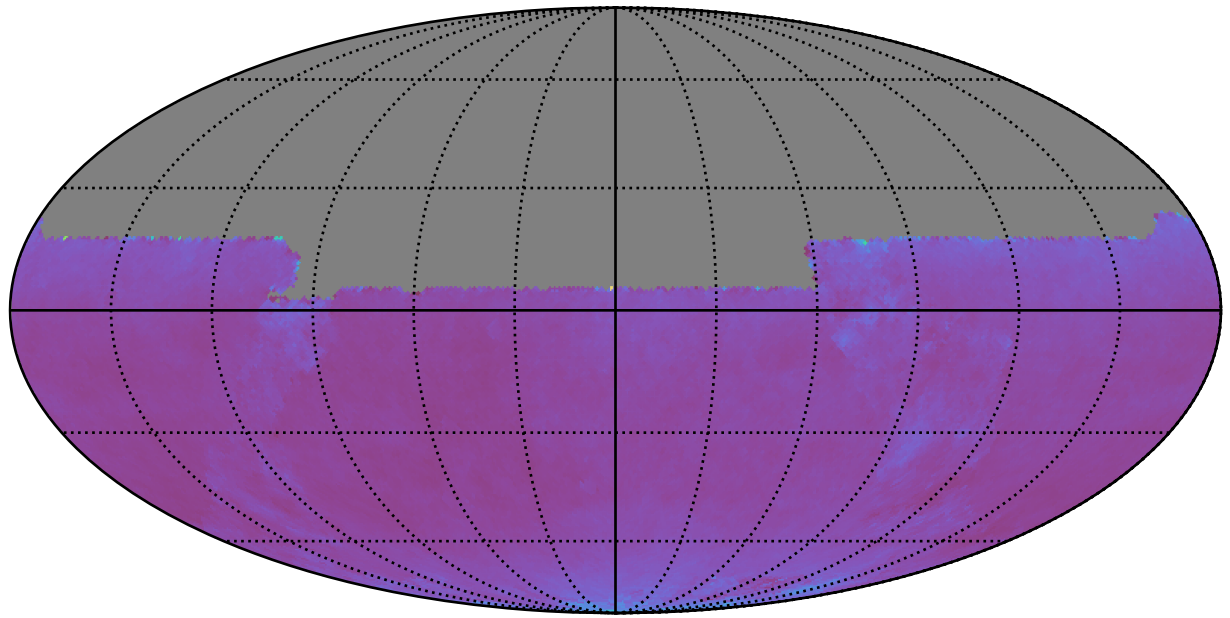

scp_reweight_v3.3_10yrs night<2556 and y: SNR-weighted FWHMeff y, year<7

SNR-weighted FWHMeff y, year<7
(mag arcsec)