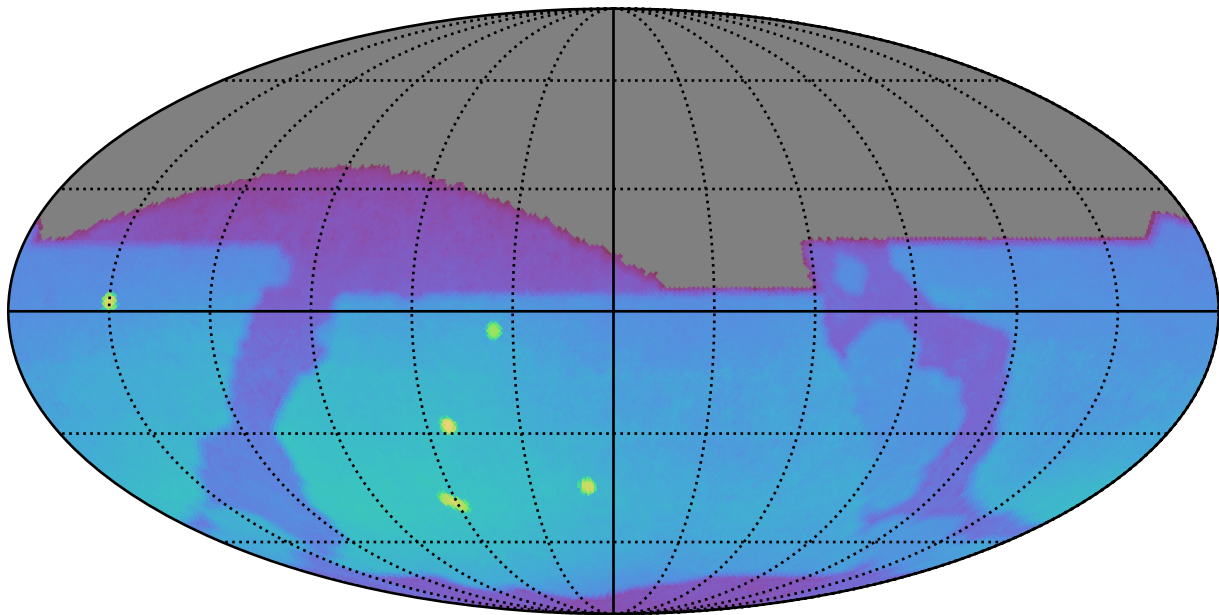

scp_reweight_v3.3_10yrs : Brown Dwarf, L7

Brown Dwarf, L7 (pc)