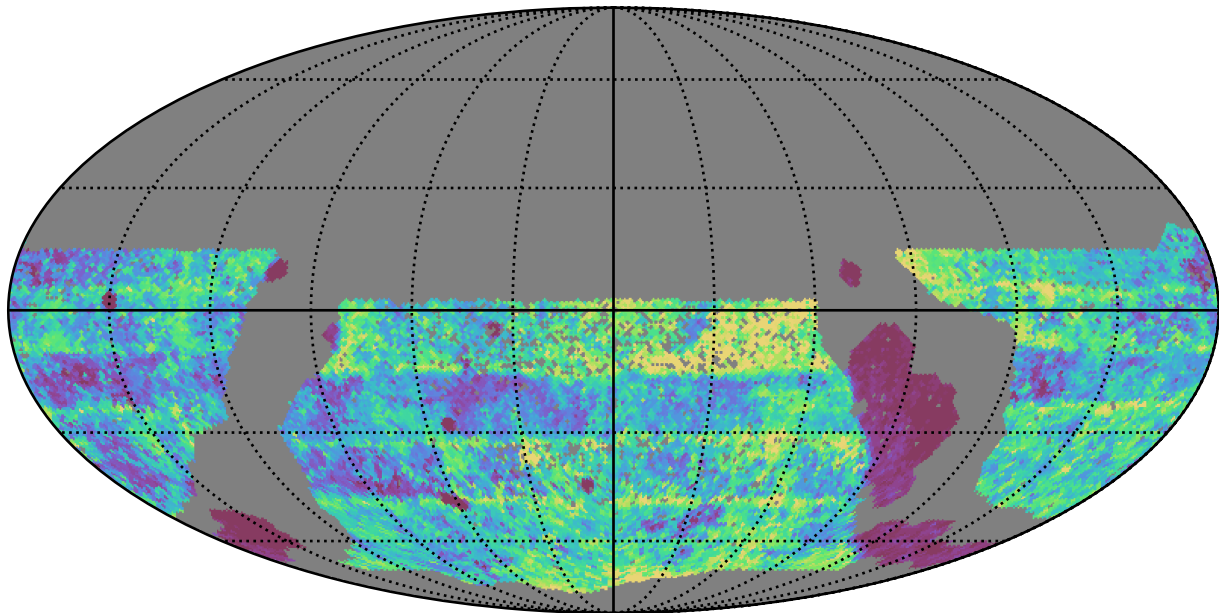

scp_reweight_v3.3_10yrs WFD g band: Median Inter-Night Gap

Median Inter-Night Gap (days)