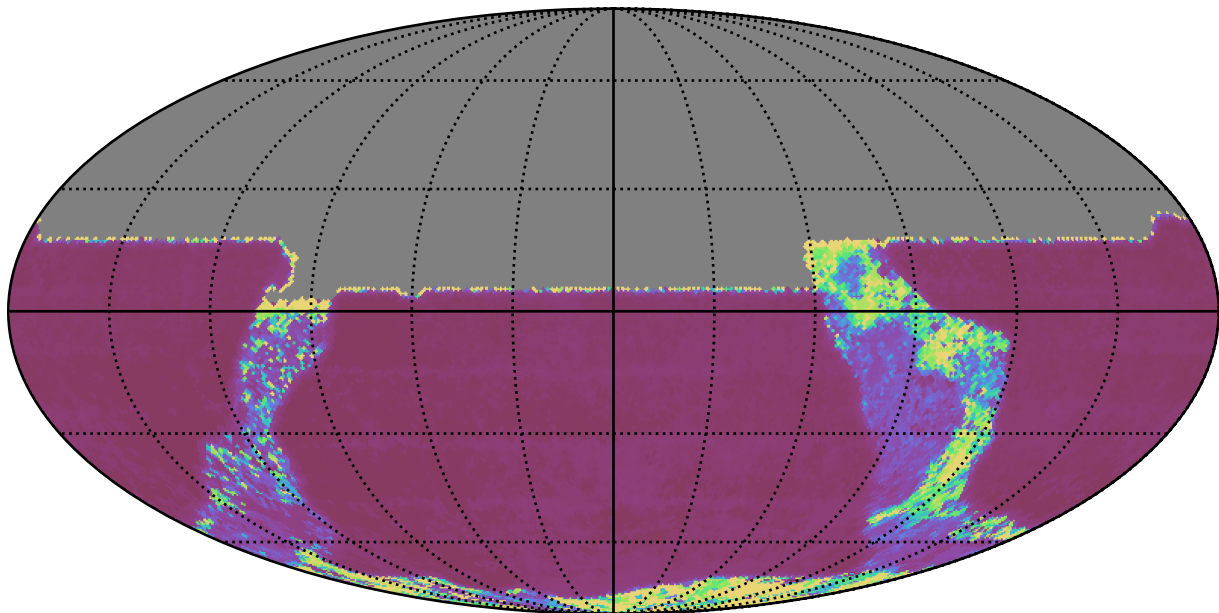

scp_reweight_v3.3_10yrs All sky y band: Median Inter-Night Gap

Median Inter-Night Gap (days)