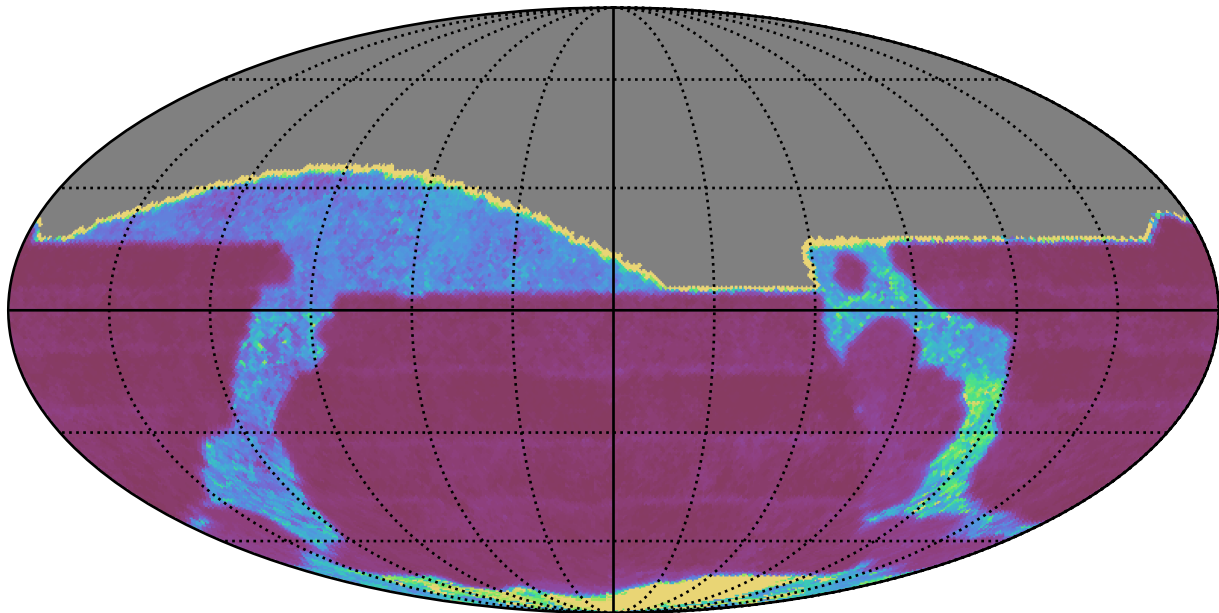

scp_reweight_v3.3_10yrs All sky r band: Median Inter-Night Gap

Median Inter-Night Gap (days)