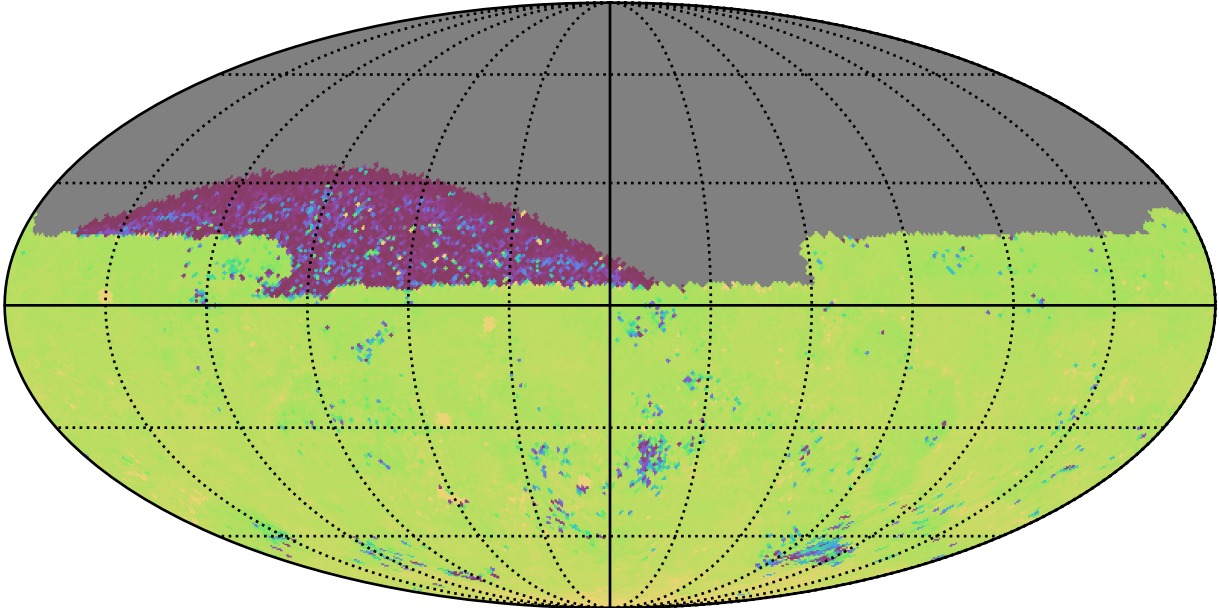

scp_reweight_v3.3_10yrs All sky ug bands: 75th Percentile Intranight Timespan

75th Percentile Intranight Timespan (minutes)