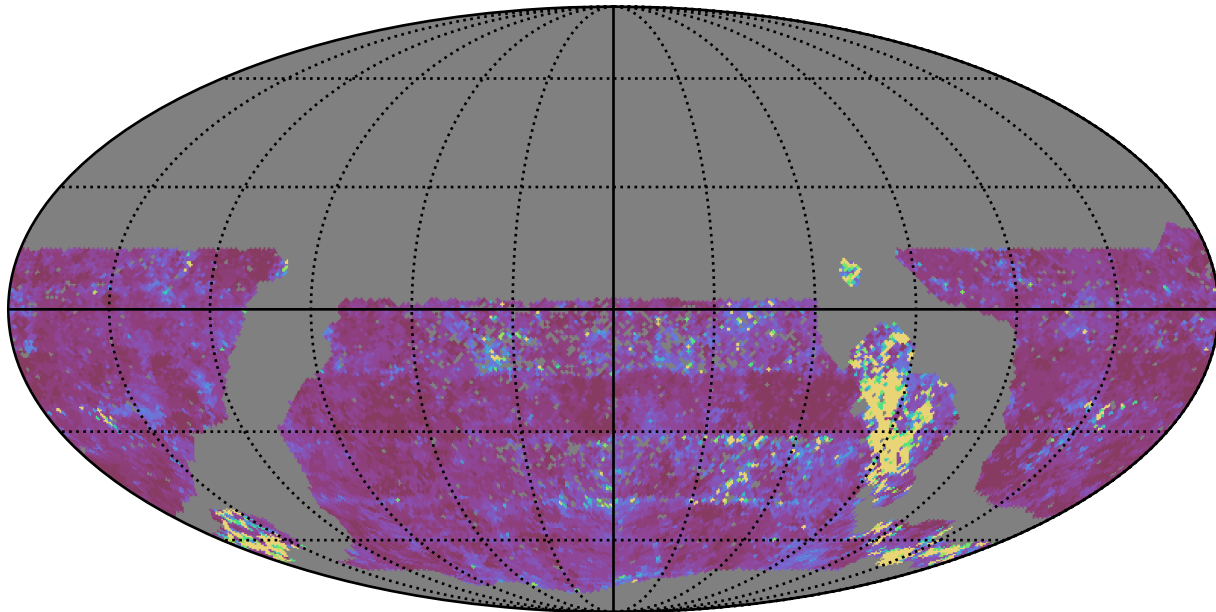

scp_reweight_v3.3_10yrs WFD u band: 20thPercentile Inter-Night Gap

20thPercentile Inter-Night Gap
(days)