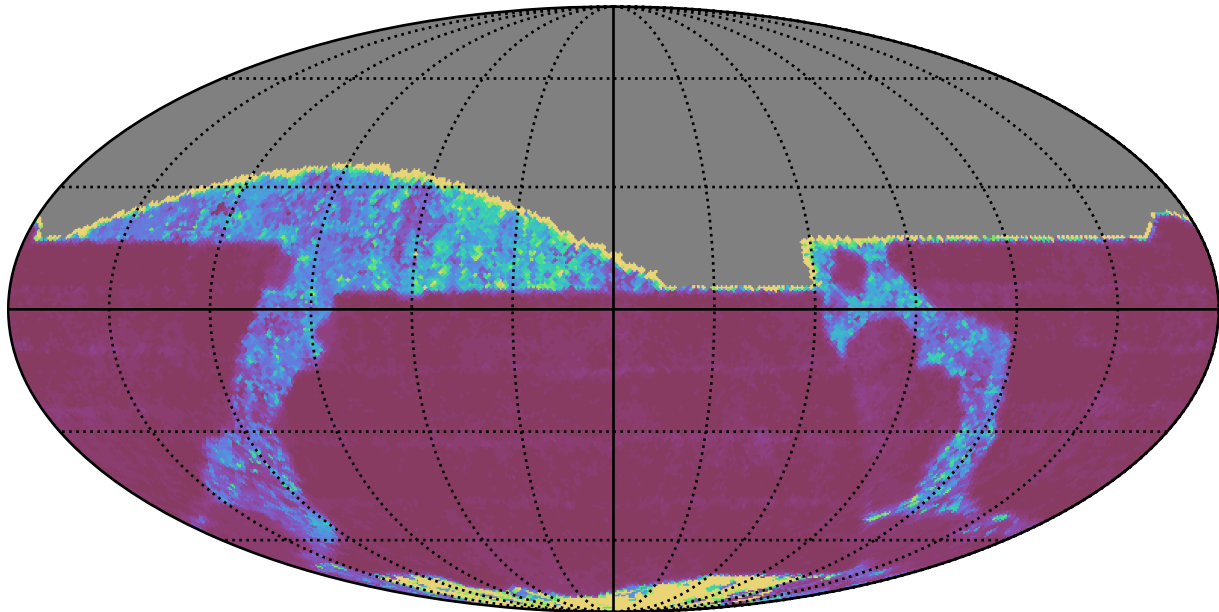

scp_reweight_v3.3_10yrs All sky z band: 20thPercentile Inter-Night Gap

20thPercentile Inter-Night Gap
(days)