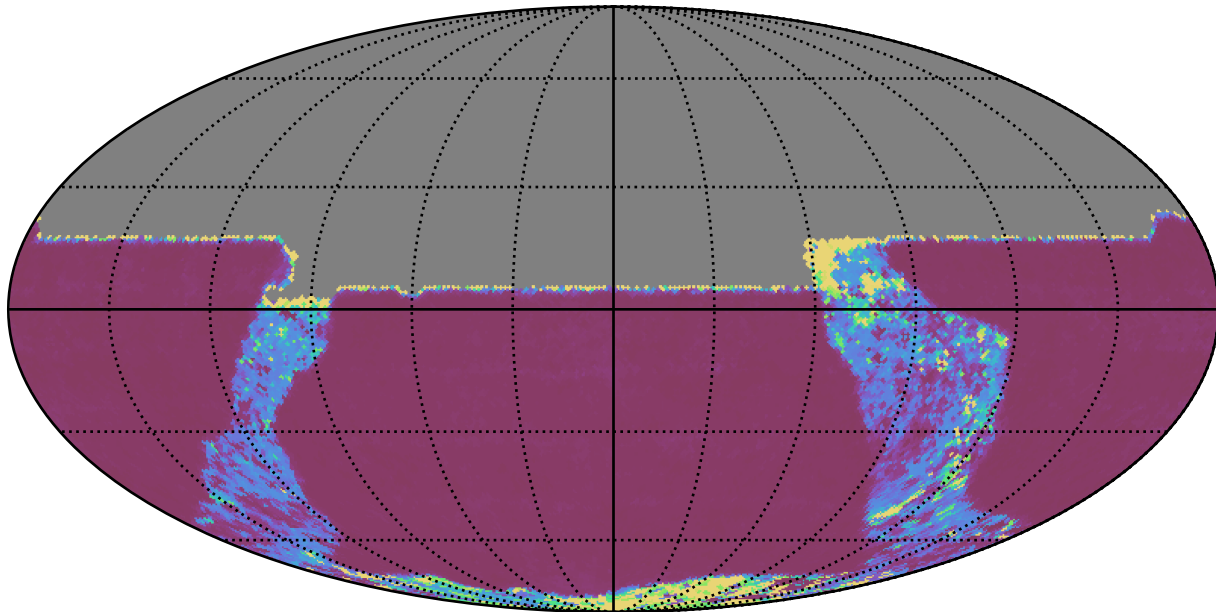

# scp\_reweight\_v3.3\_10yrs All sky y band: 20thPercentile Inter-Night Gap

20thPercentile Inter-Night Gap  
(days)