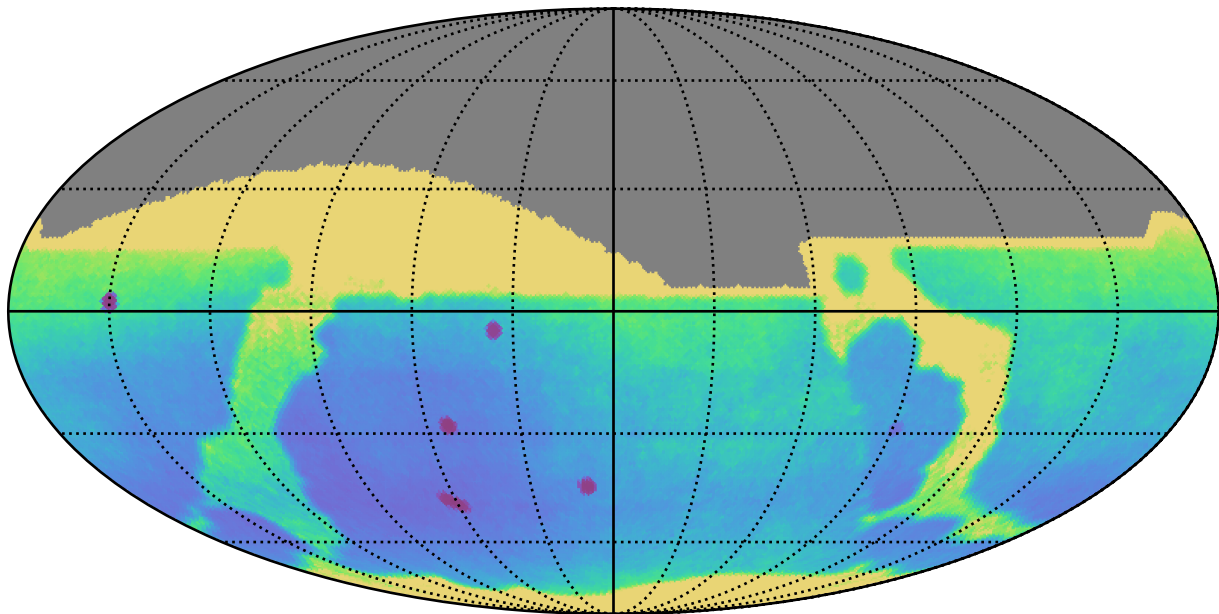

roman\_v3.3\_10yrs All sky: Parallax Uncert @ 24.0

Parallax Uncert @ 24.0 (mas)