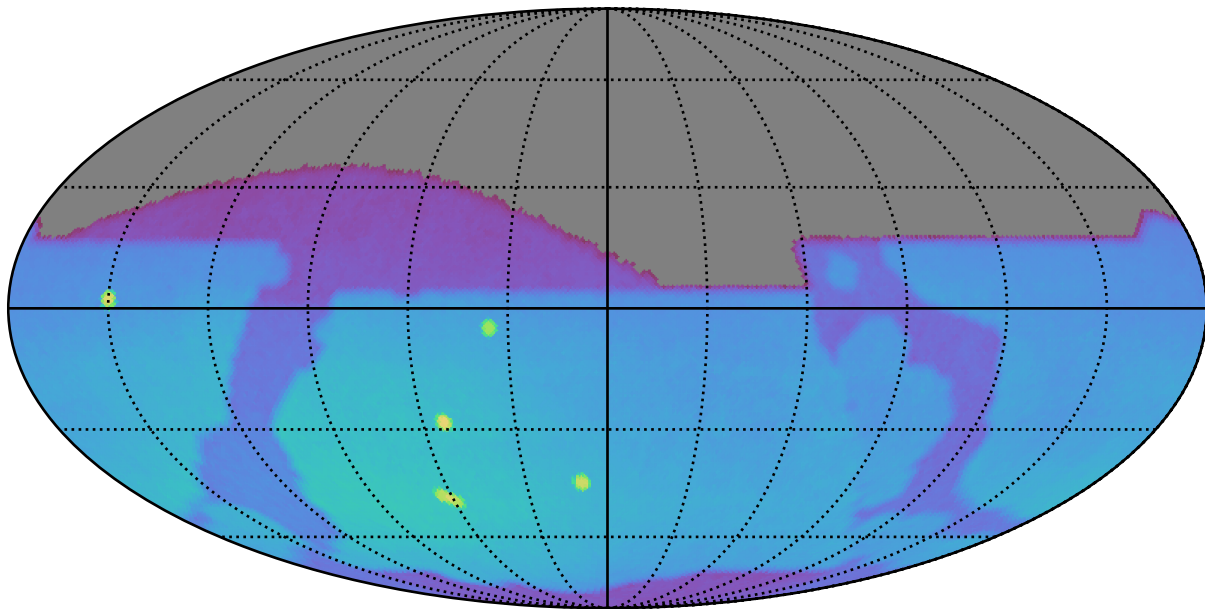

rolling_shift_start_sh1_0_sh2_0.5_sh3_1_v3.3_10yrs : Brown Dwarf, L4

Brown Dwarf, L4 (pc)