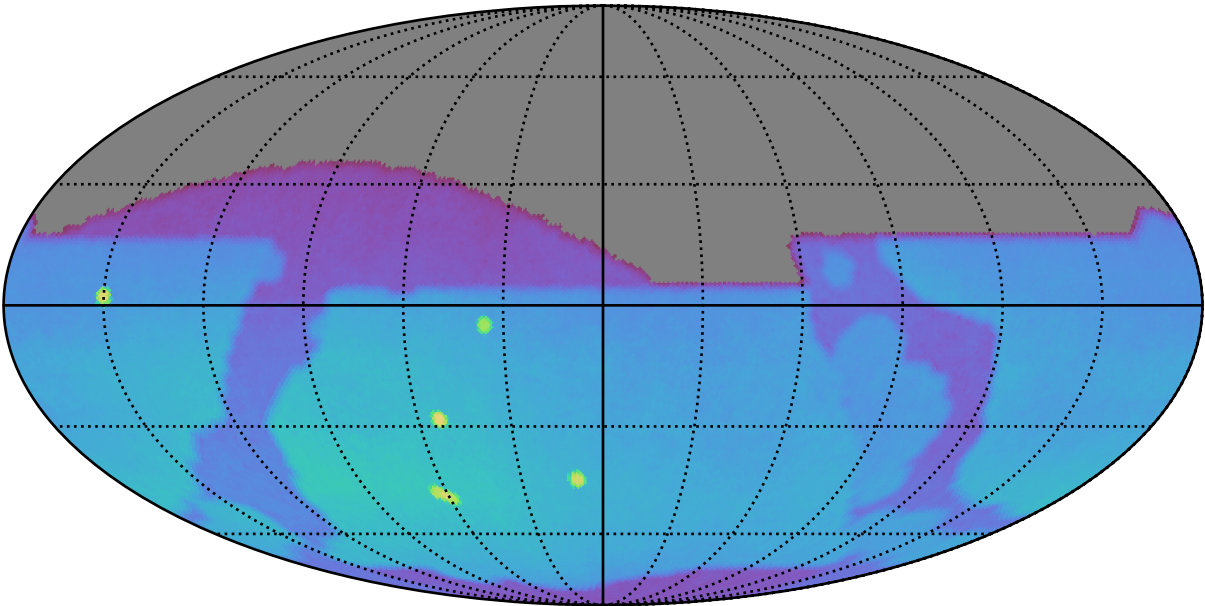

rolling_shift_start_sh1_-0.25_sh2_0.25_sh3_0.75_v3.3_10yrs : Brown Dwarf, L4

Brown Dwarf, L4 (pc)