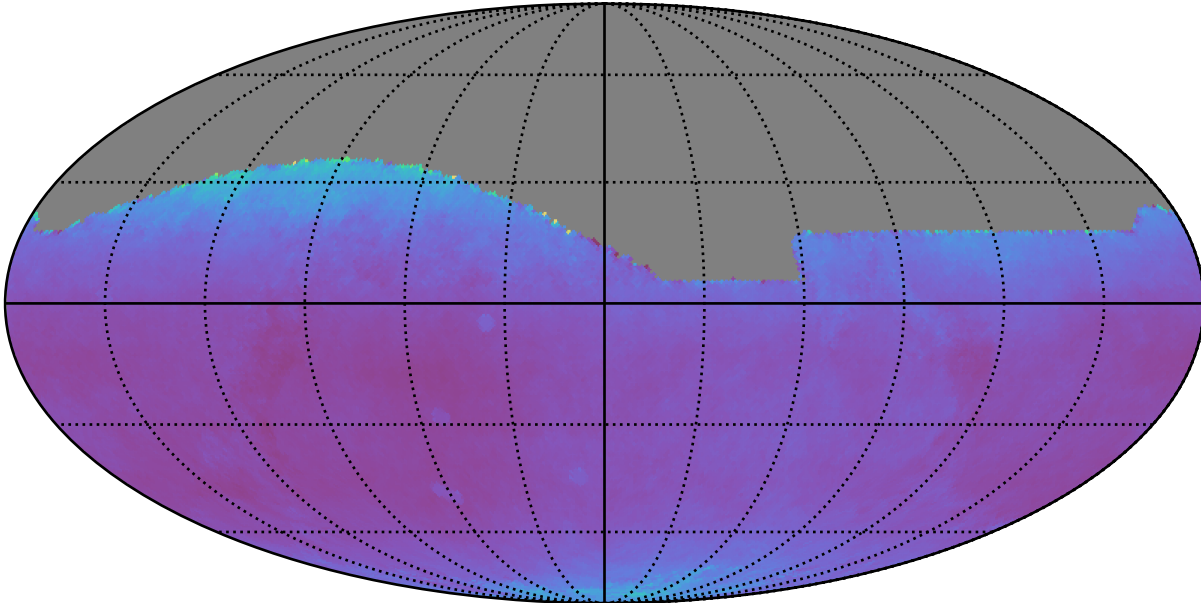

rolling\_phased\_ps\_0\_psf\_0\_v3.3\_10yrs night<3287 and r: SNR-weighted FWHMeff r, year<9

SNR-weighted FWHMeff r, year<9  
(mag arcsec)