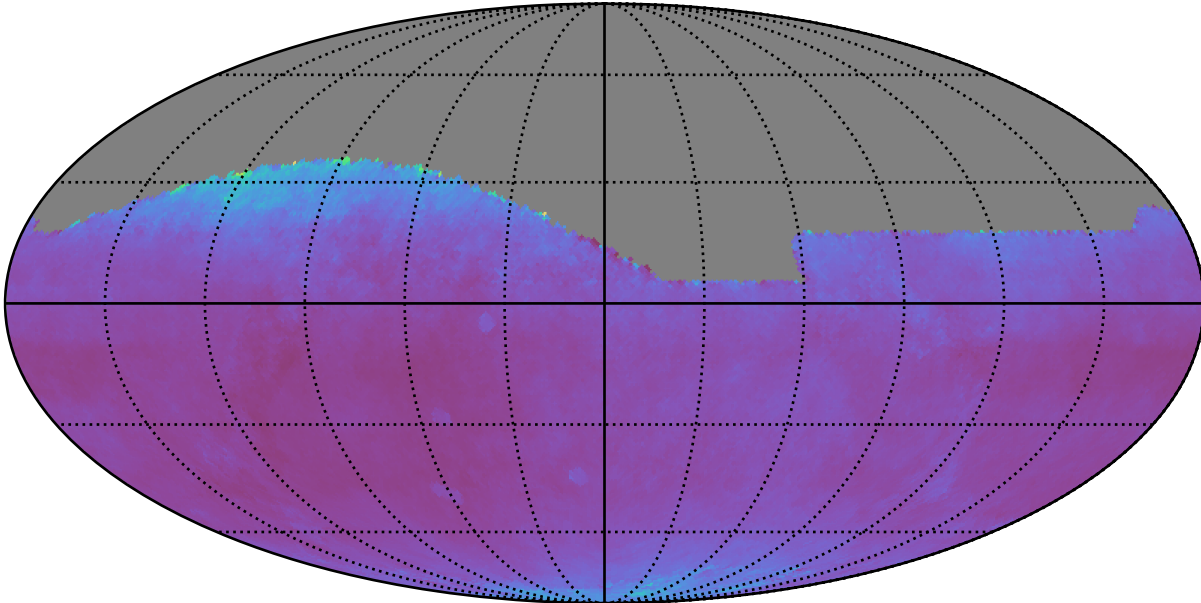

rolling\_phased\_ps\_0\_psf\_0\_v3.3\_10yrs night<1826 and r: SNR-weighted FWHMeff r, year<5

SNR-weighted FWHMeff r, year<5  
(mag arcsec)