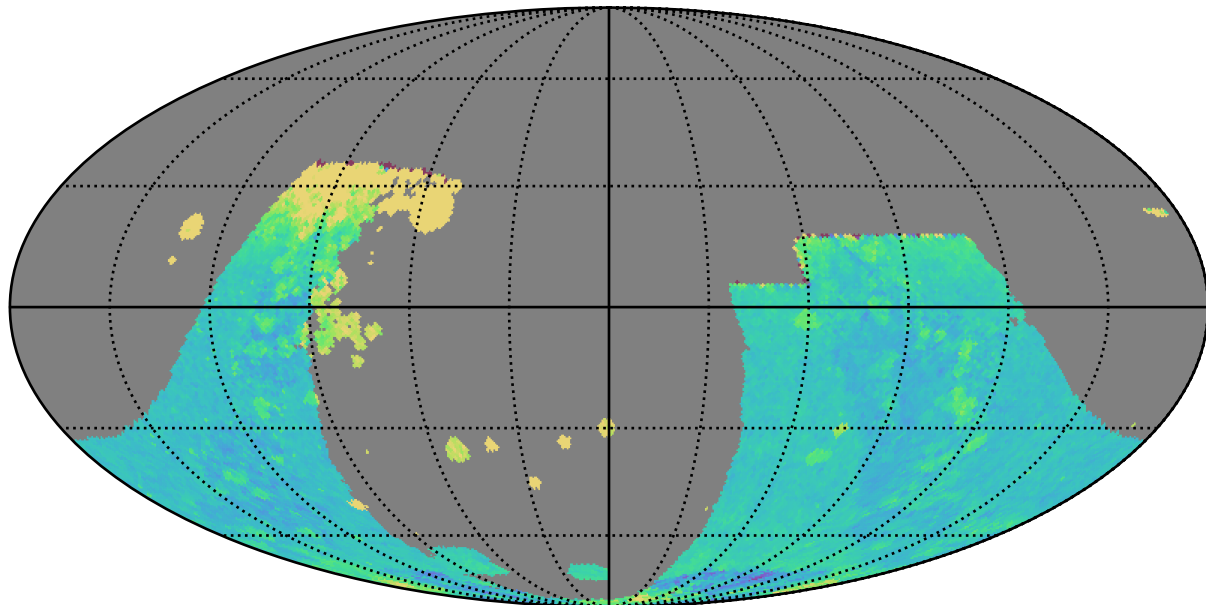

rolling_phased_ps_0_psf_0_v3.3_10yrs : GalplaneTimePerFilter_combined_map_z

GalplaneTimePerFilter_combined_map_z
(filter mag MJD s)