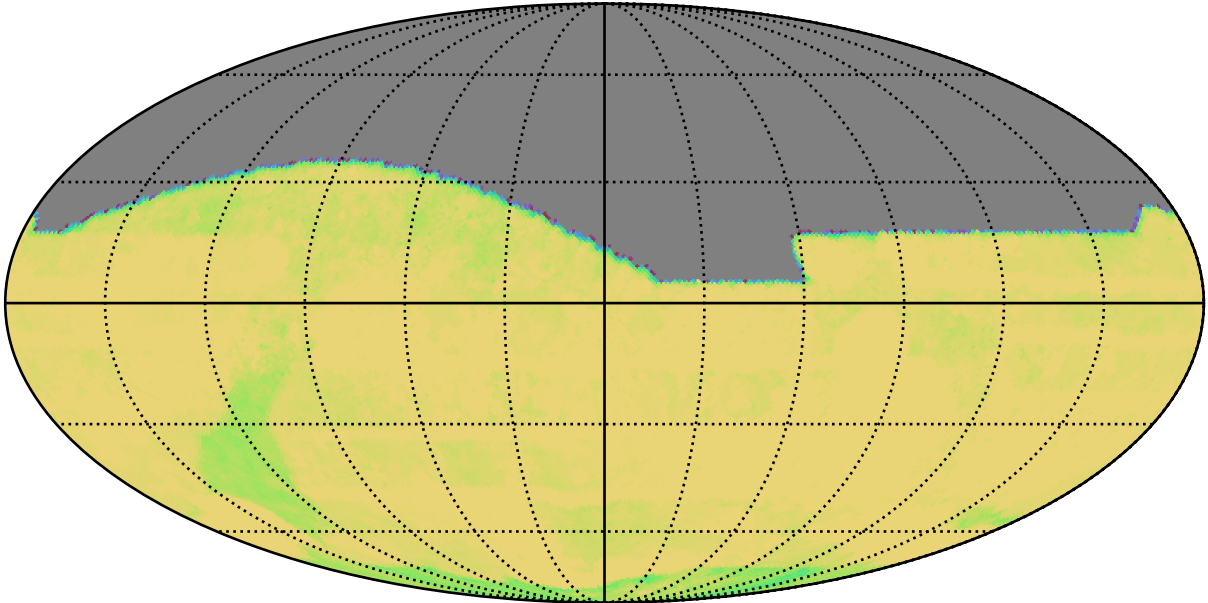

rolling_phased_ps_0_psf_0_v3.3_10yrs : GalPlaneSeasonGapsTimescales_xray_binaries_map_Tau_232_5

0.0 0.1 0.2 0.3 0.4 0.5 0.6 0.7 0.8 0.9 1.0
GalPlaneSeasonGapsTimescales_xray_binaries_map_Tau_232_5
(MJD mag)