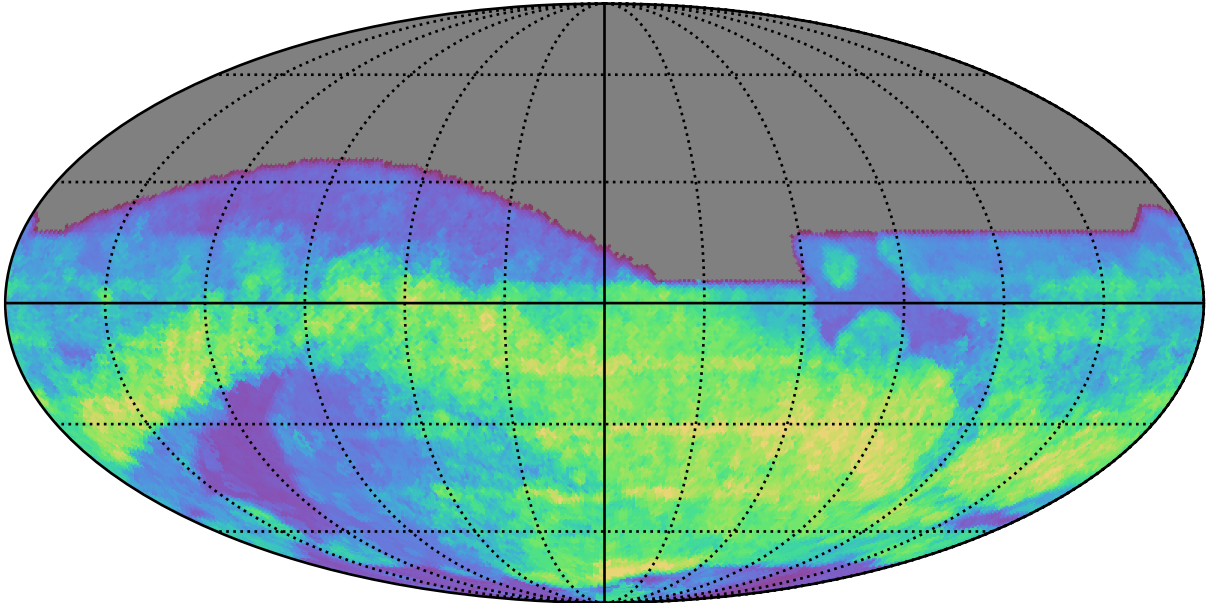

rolling\_phased\_ps\_0\_psf\_0\_v3.3\_10yrs : GalPlaneSeasonGapsTimescales\_xray\_binaries\_map\_Tau\_100\_0

0.0 0.1 0.2 0.3 0.4 0.5 0.6 0.7 0.8 0.9 1.0  
GalPlaneSeasonGapsTimescales\_xray\_binaries\_map\_Tau\_100\_0  
(MJD mag)