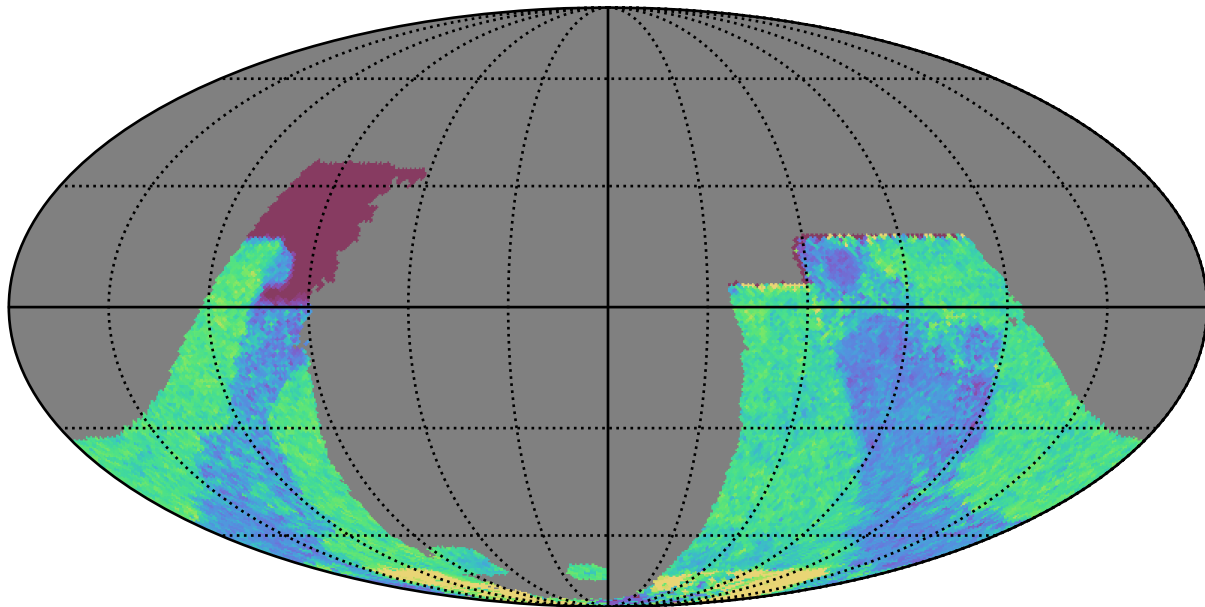

rolling_phased_ps_-182_psf_0_v3.3_10yrs : GalplaneTimePerFilter_galactic_plane_map_u

GalplaneTimePerFilter_galactic_plane_map_u
(filter mag MJD s)