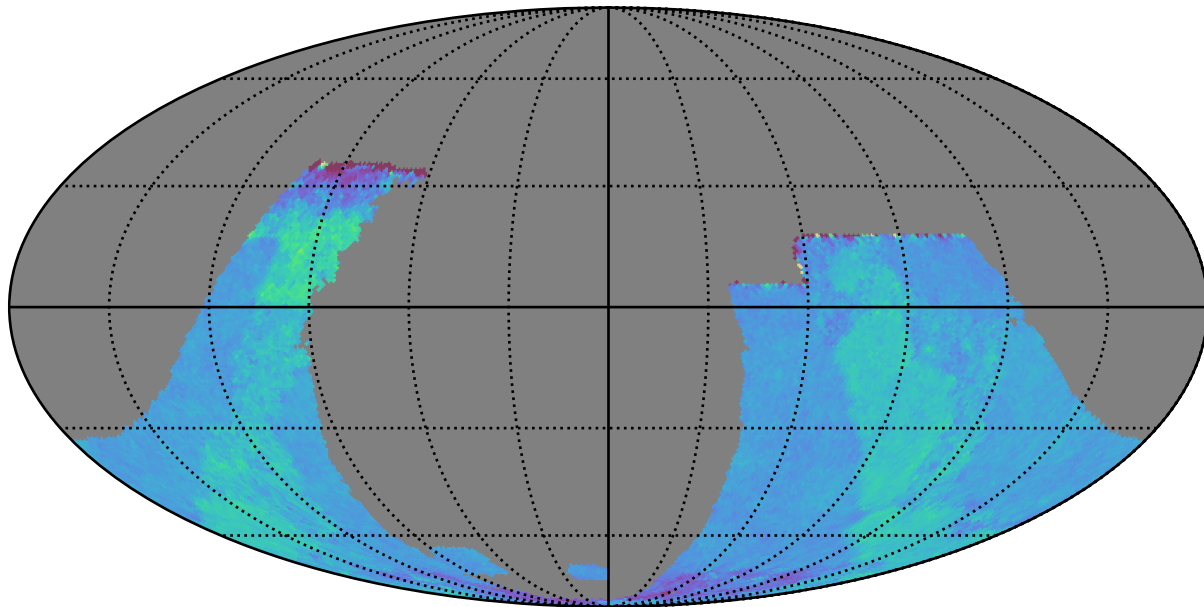

rolling_phased_ps_-182_psf_0_v3.3_10yrs : GalplaneTimePerFilter_galactic_plane_map_r

GalplaneTimePerFilter_galactic_plane_map_r
(filter mag MJD s)