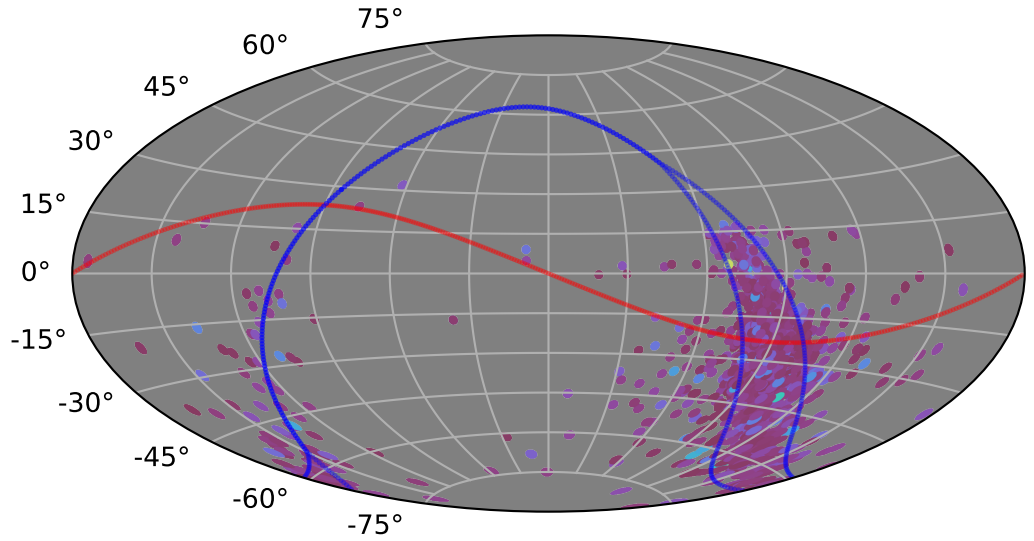

roll_uniform_eh_acc1.0_mjdp0_v3.4_10yrs : XRBPopMetric_mean_time_between_detections

5 10 15 20 25 30 35 40 45
XRBPopMetric_mean_time_between_detections
(Detected, 0 or 1)