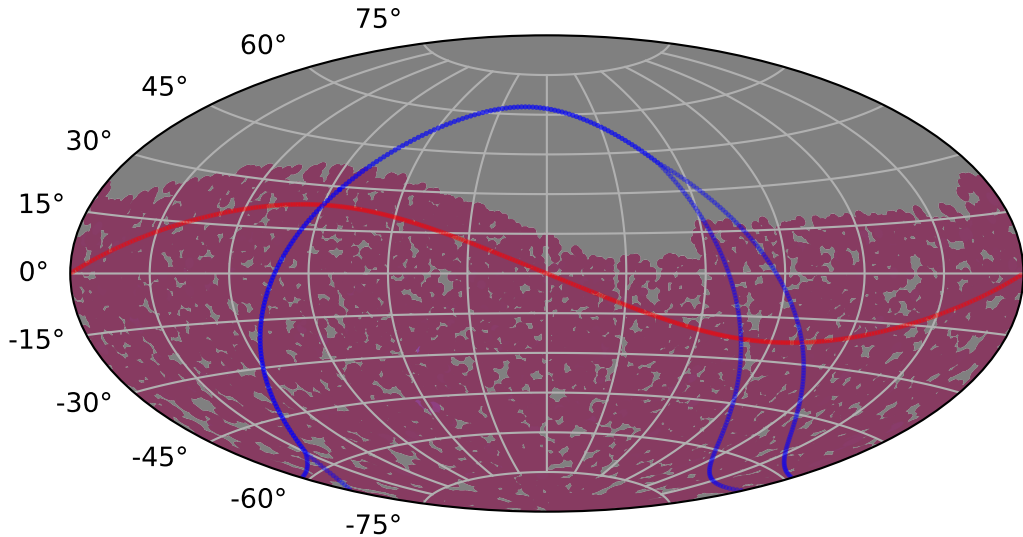

roll_uniform_eh_acc1.0_mjdp0_v3.4_10yrs : TDE_Quality_some_color_pnum

TDE_Quality_some_color_pnum
(Bad: 0, Good (obs every 2 night): 1)