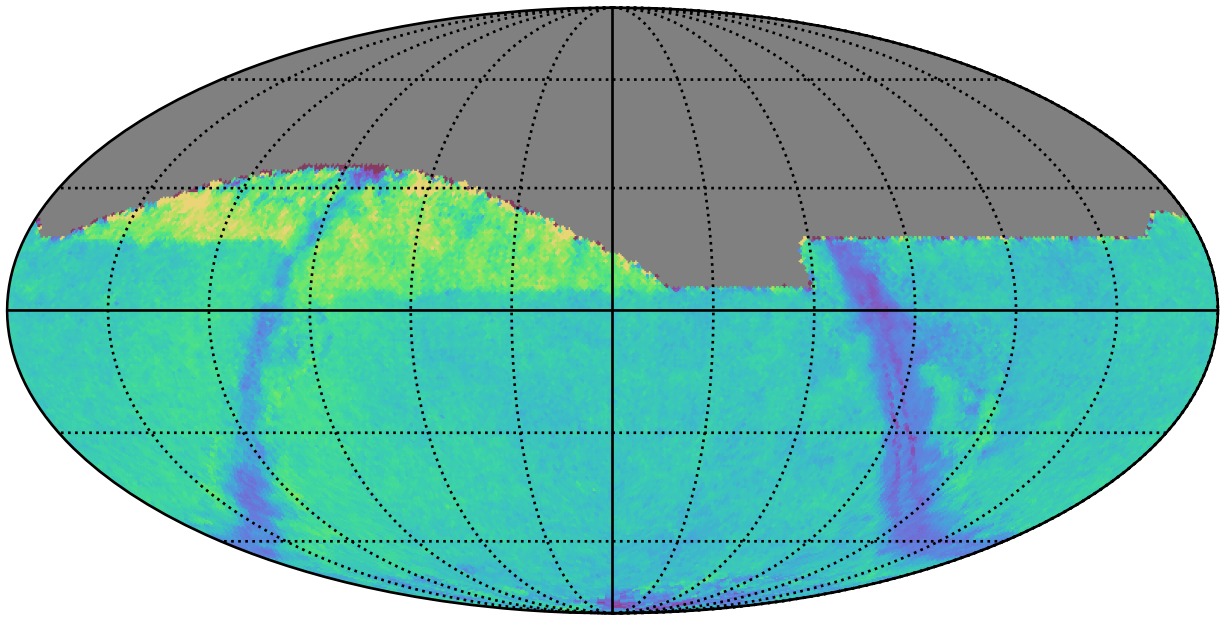

roll_uniform_eh_acc0.8_mjdp0_v3.4_10yrs : GalplaneTimePerFilter_xray_binaries_map_i

0.0 0.2 0.4 0.6 0.8 1.0 1.2 1.4 1.6 1.8 2.0
GalplaneTimePerFilter_xray_binaries_map_i
(filter mag MJD s)