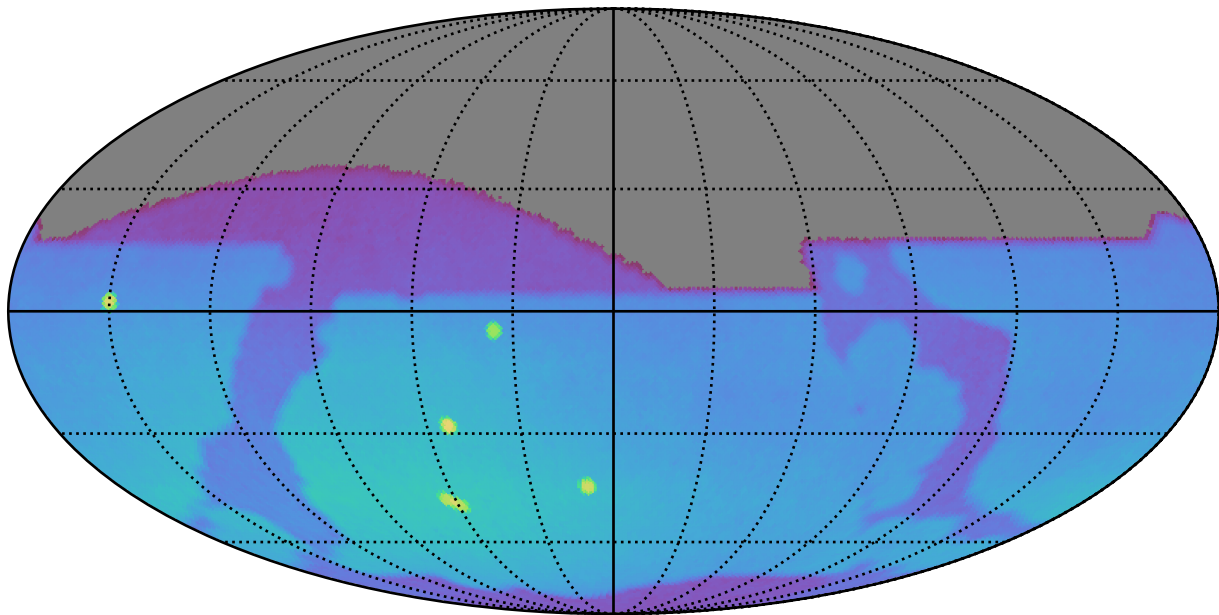

roll_uniform_eh_acc0.8_mjdp0_v3.4_10yrs : Brown Dwarf, L4

Brown Dwarf, L4 (pc)