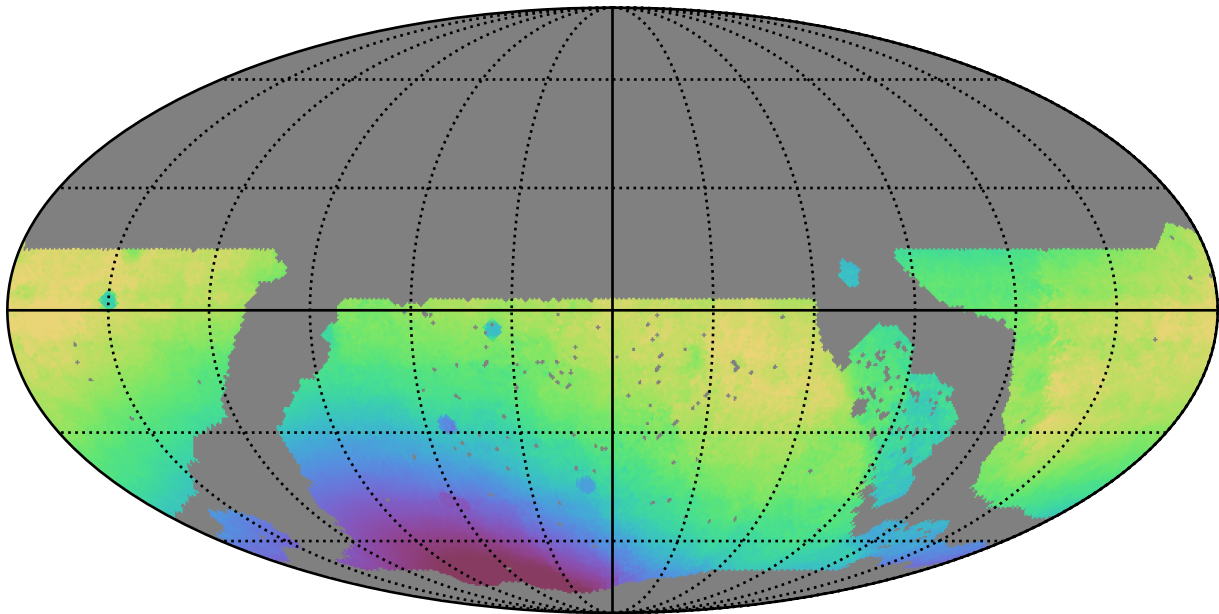

roll_uniform_eh_acc0.8_mjdp0_v3.4_10yrs WFD all bands: Median solarElong

Median solarElong (degrees)