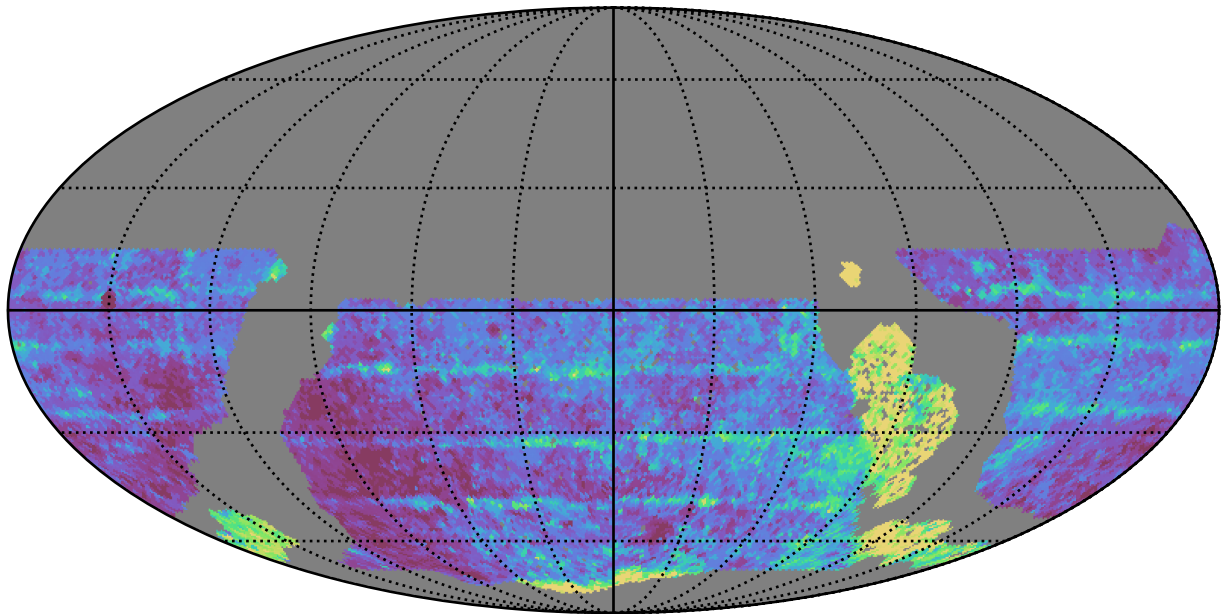

roll\_uniform\_eh\_acc0.5\_mjdp0\_v3.4\_10yrs WFD z band: Median Inter-Night Gap

Median Inter-Night Gap (days)